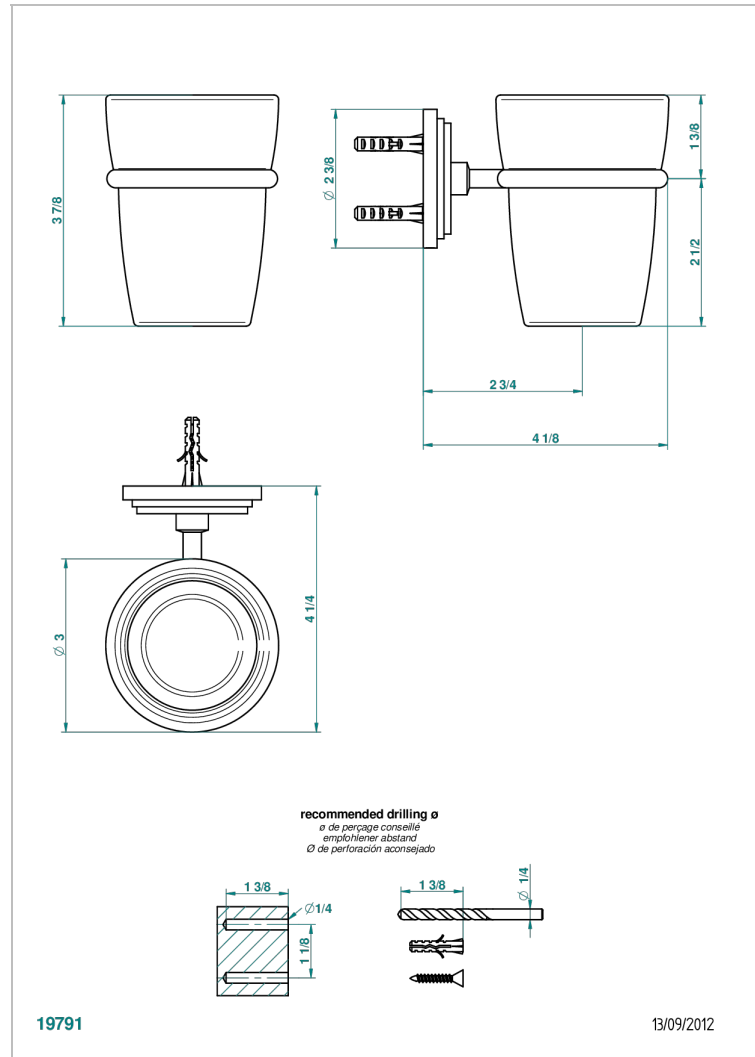

FRIVOLE

G2R-536

Tumbler holder, wall mounted

THG[®]
PARIS

CHARACTERISTIC

- Frivole
- Tumbler holder, wall mounted

AVAILABLE FINITIONS

Black nickel - D24
Blush PVD - H62
Brass color PVD - H49
Brown bronze color PVD - F33
Chrome polished - A02
Chrome polished / gold polished - G02