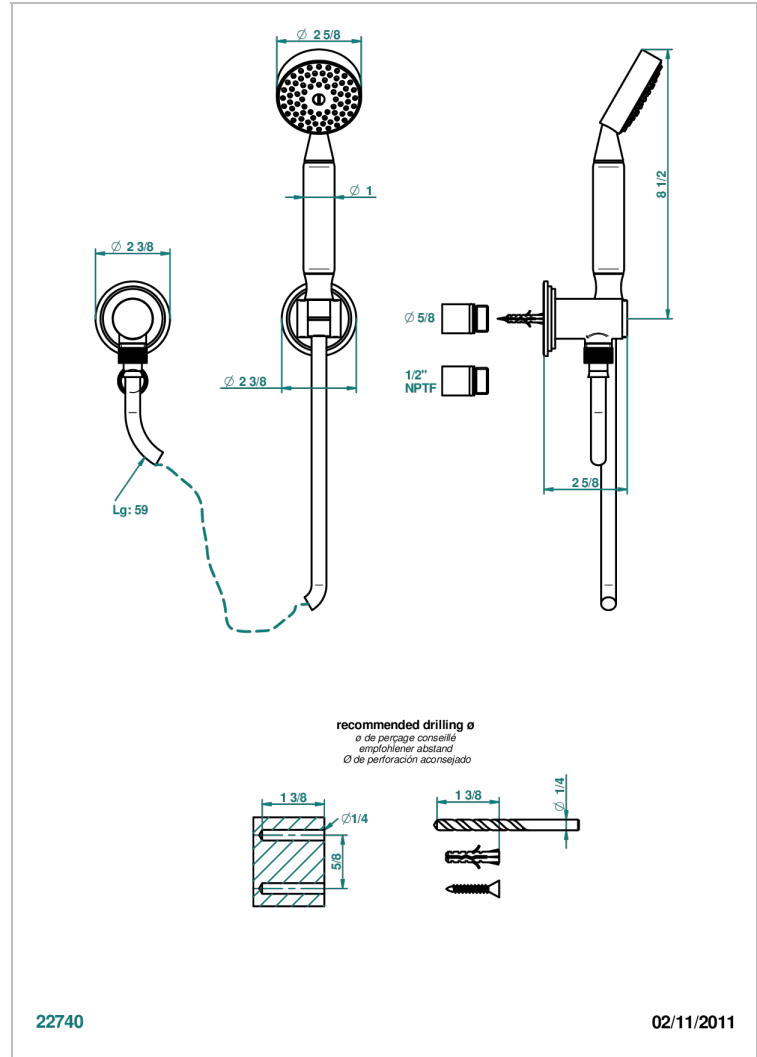

FRIVOLE

G2R-52/US

Wall mounted handshower with separate fixed hook

22740

02/11/2011

CHARACTERISTIC

- Frivole
- Wall mounted handshower with separate fixed hook

TECHNICAL SPECS

- Recommandé : 3 bars (max. 5 bars) - Advised : 43,5 psi (max. 72 psi)
- 9,5 l/min à 3 bars (2.5 gpm at 43.5 psi)

AVAILABLE FINITIONS

Black nickel - D24
 Blush PVD - H62
 Brass color PVD - H49
 Brown bronze color PVD - F33
 Chrome polished - A02
 Chrome polished / gold polished - G02

Matt nickel (American satin) - C01
 Matt nickel color PVD - H56
 Nickel antique / Sovereign - H28
 Nickel color PVD - H55
 Nickel polished - B01
 Rose Gold - F27

Satin chrome - C03
 Silver rhodium - F18
 Soft gold - F30
 Soft matt gold - F31
 Umber PVD - H66