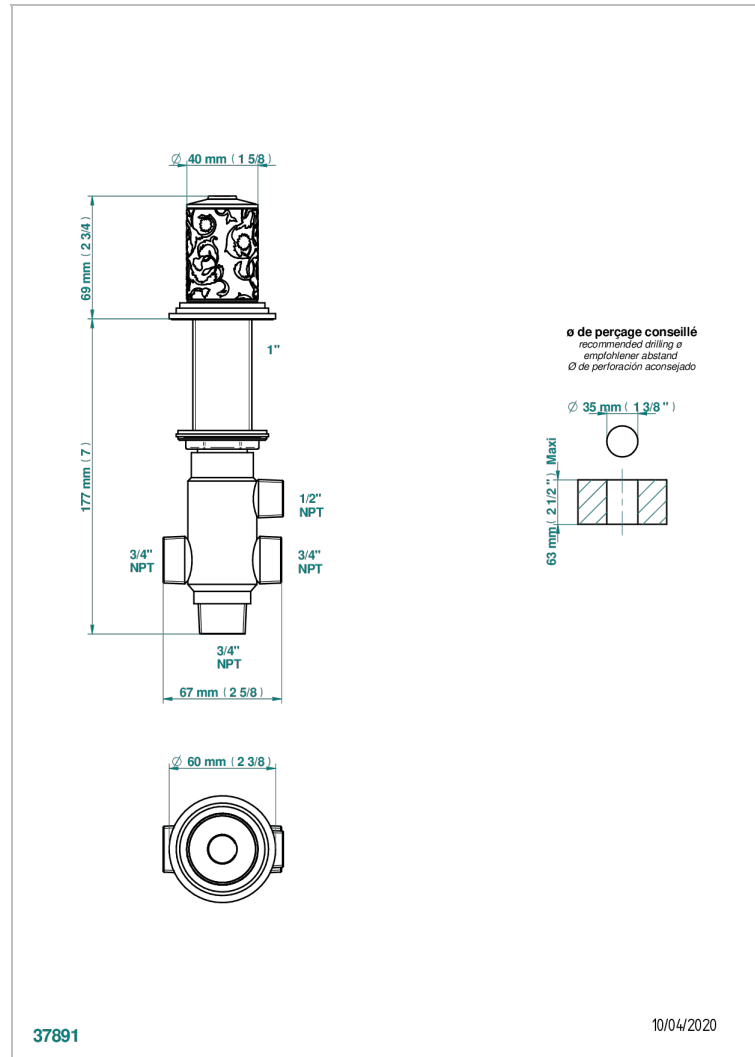

# FRIVOLE

G2R-504VGUS

2-function deck diverter with trim

## CHARACTERISTIC

- Frivole
- 2-function deck diverter with trim