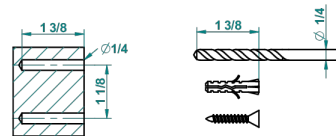

19865

14/01/2016

CHARACTERISTIC

- Frivole
- Wall mounted toilet brush holder

AVAILABLE FINITIONS

Black nickel - D24
Blush PVD - H62
Brass color PVD - H49
Brown bronze color PVD - F33
Chrome polished - A02
Chrome polished / gold polished - G02

Gold color PVD - H52
Gold mat - F07
Gold polished - F01
Gold satiney - F03
Graphite PVD - H64
Matt Umber PVD - H67

Matt blush PVD - H60
Matt brass color PVD - H50
Matt brown bronze color PVD - F34
Matt chrome (American satin) - C02
Matt gold color PVD - H53
Matt graphite PVD - H65

Matt nickel (American satin) - C01
Matt nickel color PVD - H56
Nickel antique / Sovereign - H28
Nickel color PVD - H55
Nickel polished - B01
Rose Gold - F27

Satin chrome - C03
Silver rhodium - F18
Soft gold - F30
Soft matt gold - F31
Umber PVD - H66