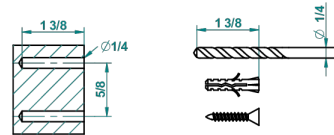

21515

21/10/2015

CHARACTERISTIC

- Frivole
- Metal toilet brush holder with brush with cover wall mounted

AVAILABLE FINITIONS

Black nickel - D24
Blush PVD - H62
Brass color PVD - H49
Brown bronze color PVD - F33
Chrome polished - A02
Chrome polished / gold polished - G02

Gold color PVD - H52
Gold mat - F07
Gold polished - F01
Gold satiney - F03
Graphite PVD - H64
Matt Umber PVD - H67

Matt blush PVD - H60
Matt brass color PVD - H50
Matt brown bronze color PVD - F34
Matt chrome (American satin) - C02
Matt gold color PVD - H53
Matt graphite PVD - H65

Matt nickel (American satin) - C01
Matt nickel color PVD - H56
Nickel antique / Sovereign - H28
Nickel color PVD - H55
Nickel polished - B01
Rose Gold - F27

Satin chrome - C03
Silver rhodium - F18
Soft gold - F30
Soft matt gold - F31
Umber PVD - H66