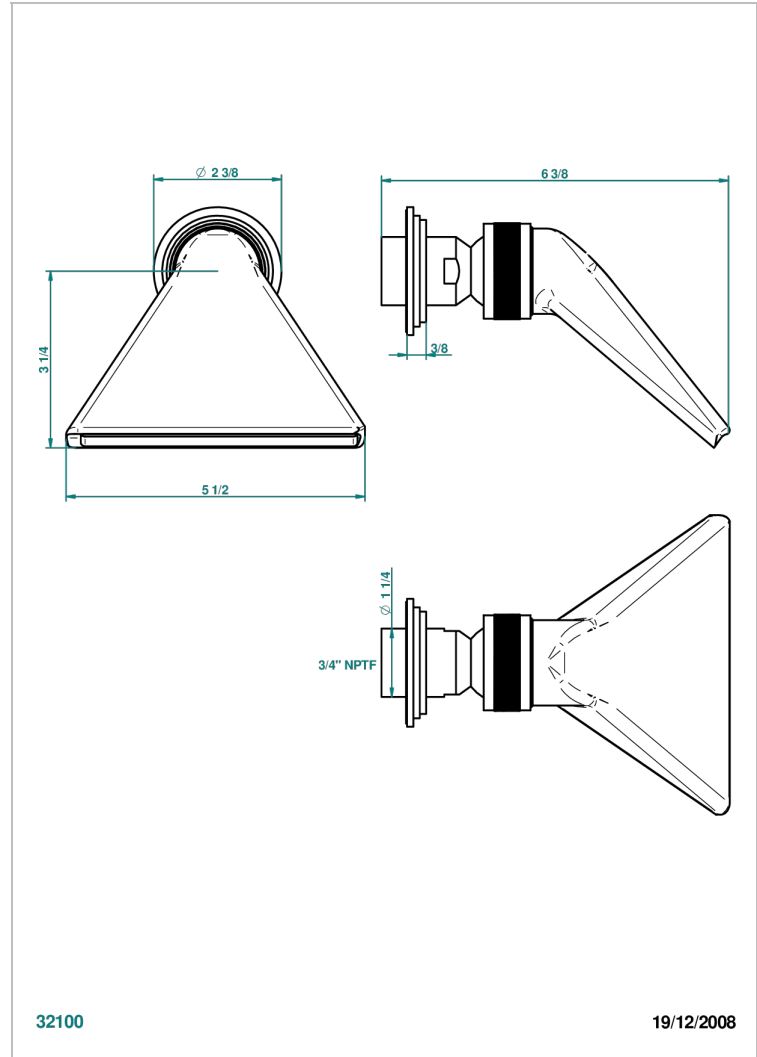

FRIVOLE

G2R-3640/US

Shower head, cast deluge with 3/4" connection

CHARACTERISTIC

- Frivole
- Shower head, cast deluge with 3/4" connection

AVAILABLE FINITIONS

Black nickel - D24
Blush PVD - H62
Brass color PVD - H49
Brown bronze color PVD - F33
Chrome polished - A02
Chrome polished / gold polished - G02