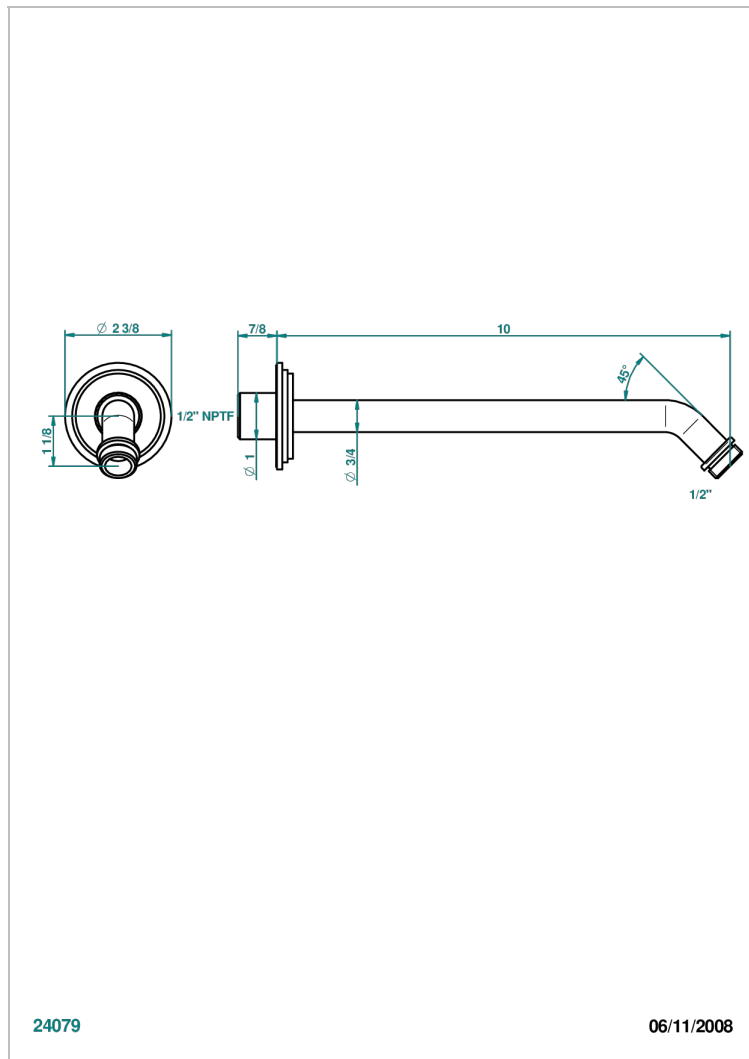

FROUFROU WITH LEVER HANDLES

G2P-84/US

Horizontal shower arm, 45°, lg: 10"

THG[®]
PARIS

CHARACTERISTIC

- Froufrou with lever handles
- Horizontal shower arm, 45°, lg: 10"

AVAILABLE FINITIONS

Black nickel - D24
Blush PVD - H62
Brass color PVD - H49
Brown bronze color PVD - F33
Chrome polished - A02
Chrome polished / gold polished - G02