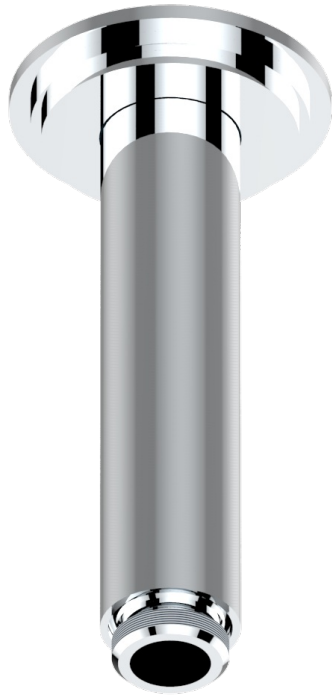

FROUFROU WITH LEVER HANDLES

G2P-82V/US

Vertical shower arm ceiling mounted 1/2" connection

27053

19/10/2015

CHARACTERISTIC

- Froufrou with lever handles
- Vertical shower arm ceiling mounted 1/2" connection

AVAILABLE FINITIONS

Black nickel - D24

Blush PVD - H62

Brass color PVD - H49

Brown bronze color PVD - F33

Chrome polished - A02

Chrome polished / gold polished - G02

Gold color PVD - H52

Gold mat - F07

Gold polished - F01

Gold satiney - F03

Graphite PVD - H64

Matt Umber PVD - H67

Matt blush PVD - H60

Matt brass color PVD - H50

Matt brown bronze color PVD - F34

Matt chrome (American satin) - C02

Matt gold color PVD - H53

Matt graphite PVD - H65

Matt nickel (American satin) - C01

Matt nickel color PVD - H56

Nickel antique / Sovereign - H28

Nickel color PVD - H55

Nickel polished - B01