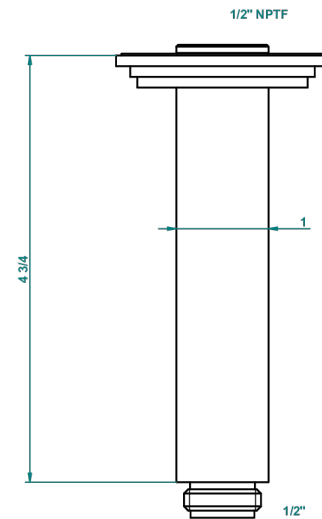

FROUFROU WITH LEVER HANDLES

G2P-82V/US

Vertical shower arm ceiling mounted 1/2" connection

27053

19/10/2015

CHARACTERISTIC

- Froufrou with lever handles
- Vertical shower arm ceiling mounted 1/2" connection