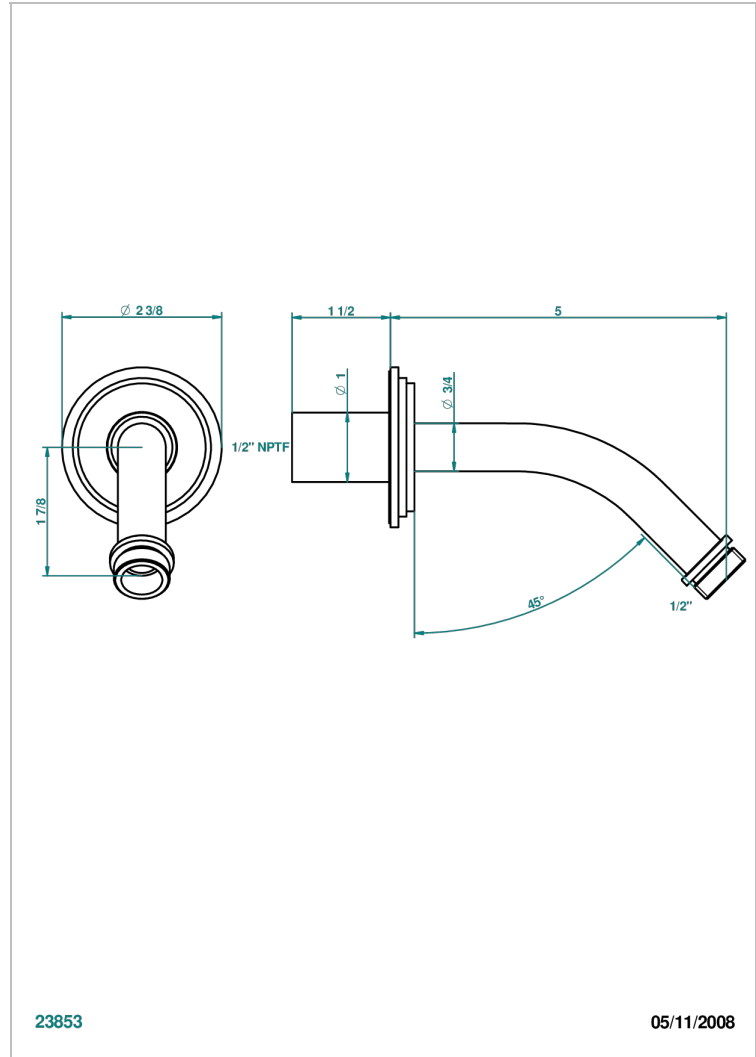

FROUFROU WITH LEVER HANDLES

G2P-82/US

Horizontal shower arm, 45°, lg: 4" 3/4

23853

05/11/2008

CHARACTERISTIC

- Froufrou with lever handles
- Horizontal shower arm, 45°, lg: 4" 3/4

AVAILABLE FINITIONS