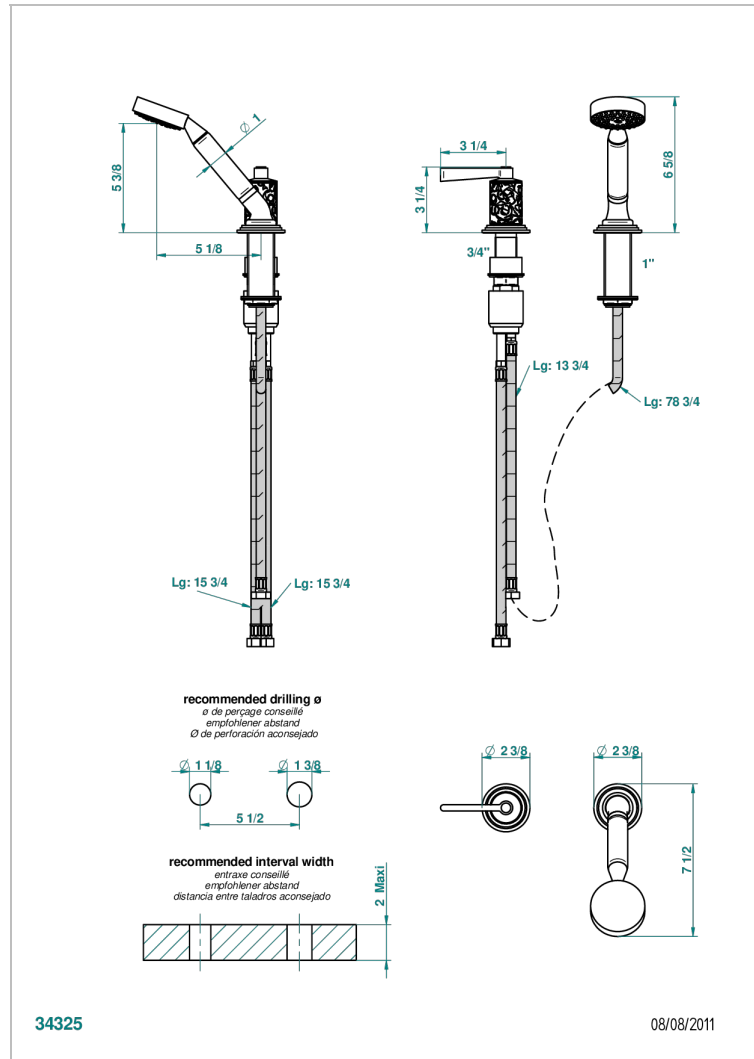

FROUFROU WITH LEVER HANDLES

G2P-6532/60A

Deck mounted mixer with handshower, progressive cartridge

CHARACTERISTIC

- Froufrou with lever handles
- Deck mounted mixer with handshower, progressive cartridge

TECHNICAL SPECS

- Recommandé : 3 bars (max. 5 bars) - Advised : 43,5 psi (max. 72 psi)
- 9,5 l/min à 3 bars (2.5 gpm at 43.5 psi)

AVAILABLE FINITIONS

Black nickel - D24
Blush PVD - H62
Brass color PVD - H49
Brown bronze color PVD - F33
Chrome polished - A02
Chrome polished / gold polished - G02