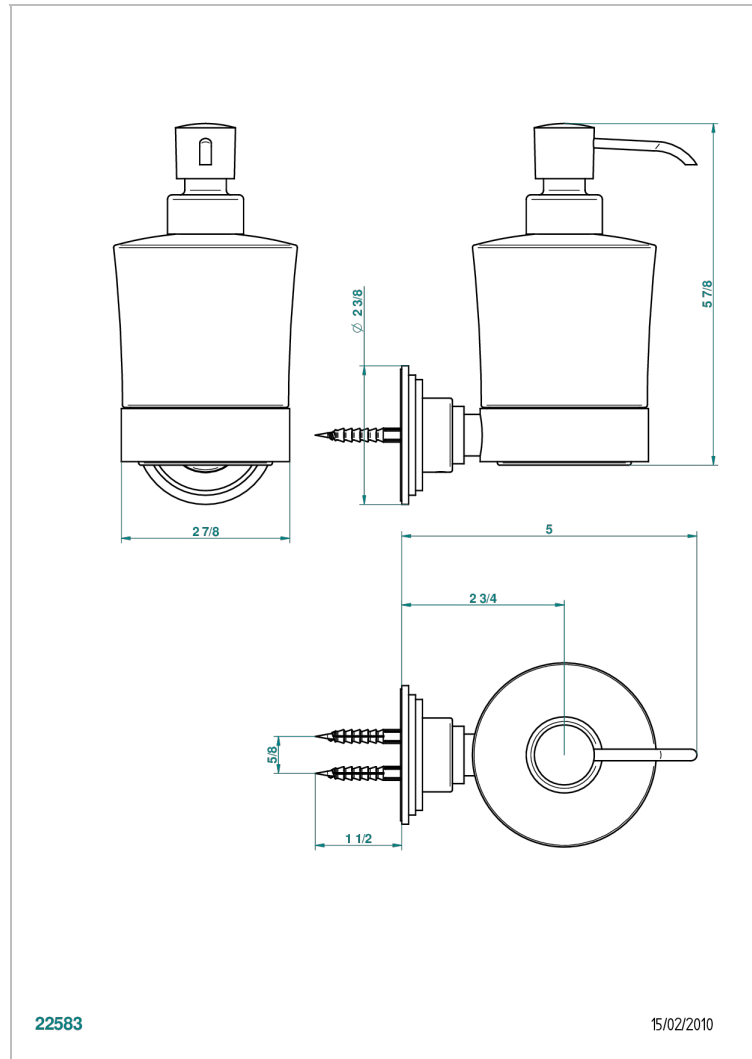

FROUFROU WITH LEVER HANDLES

G2P-613

Liquid soap dispenser

THG[®]
PARIS

CHARACTERISTIC

- Froufrou with lever handles
- Liquid soap dispenser

AVAILABLE FINITIONS

Black nickel - D24
Blush PVD - H62
Brass color PVD - H49
Brown bronze color PVD - F33
Chrome polished - A02
Chrome polished / gold polished - G02