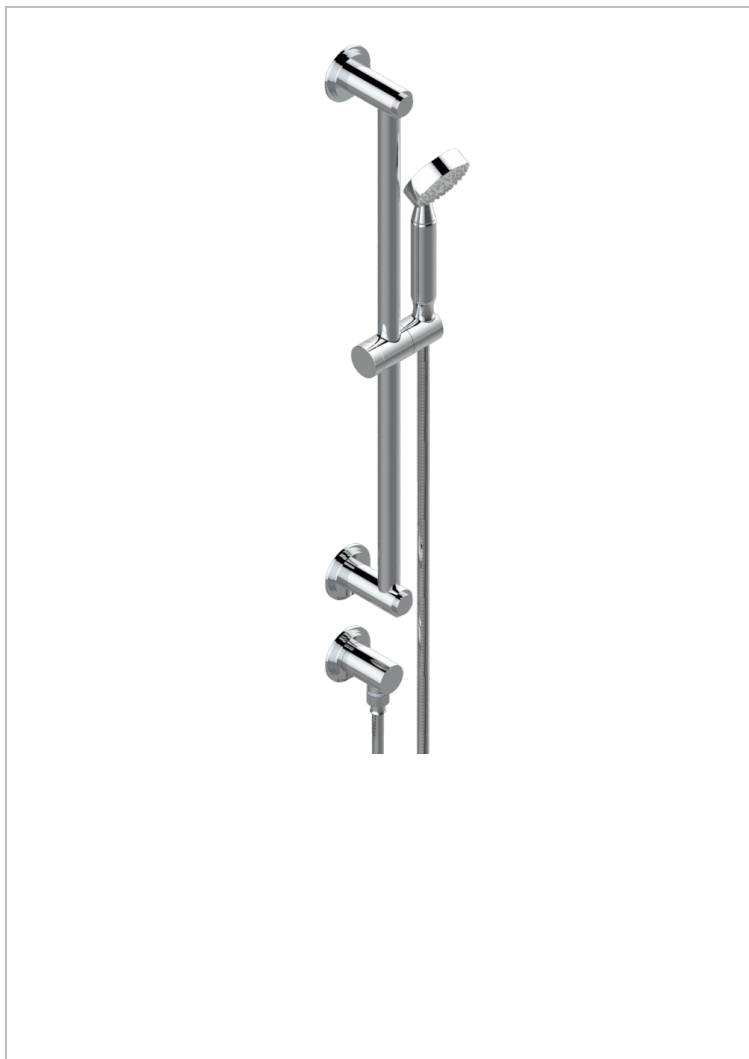

# FROUFROU WITH LEVER HANDLES

G2P-58/US

Slide bar with handshower and elbow

## CHARACTERISTIC

- Froufrou with lever handles
- Slide bar with handshower and elbow