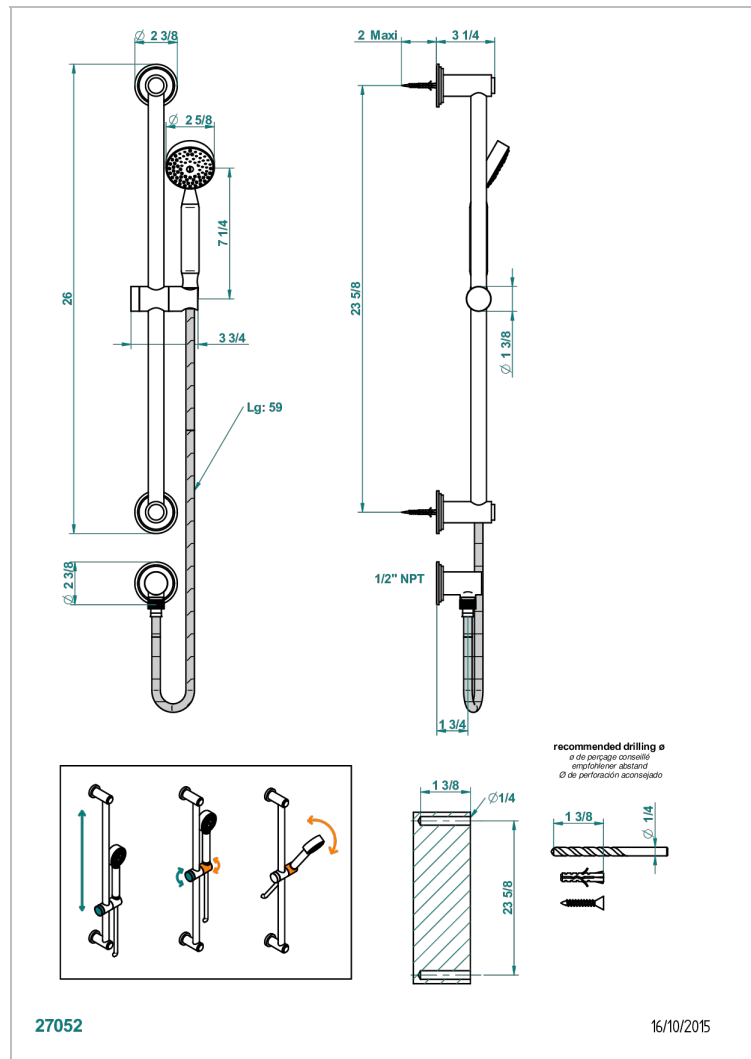

# FROUFROU WITH LEVER HANDLES

G2P-58/US

Slide bar with handshower and elbow

## CHARACTERISTIC

- Froufrou with lever handles
- Slide bar with handshower and elbow

## TECHNICAL SPECS

- Recommandé : 3 bars (max. 5 bars) - Advised : 43,5 psi (max. 72 psi)
- 9,5 l/min à 3 bars (2.5 gpm at 43.5 psi)