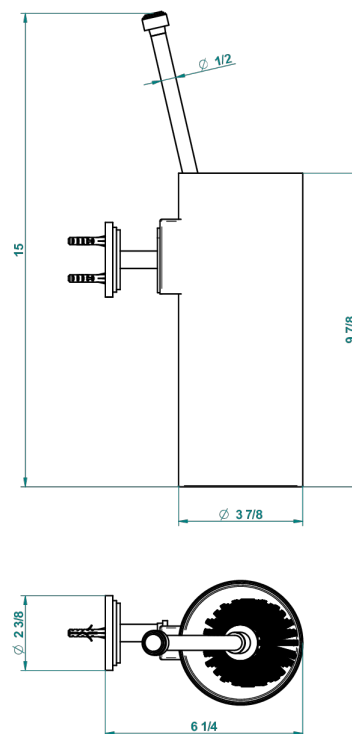

FROUFROU WITH LEVER HANDLES

G2P-4720

Wall mounted toilet brush holder

19865

14/01/2016

CHARACTERISTIC

- Froufrou with lever handles
- Wall mounted toilet brush holder

AVAILABLE FINITIONS

Black nickel - D24

Blush PVD - H62

Brass color PVD - H49

Brown bronze color PVD - F33

Chrome polished - A02

Chrome polished / gold polished - G02

Gold color PVD - H52

Gold mat - F07

Gold polished - F01

Gold satiney - F03

Graphite PVD - H64

Matt Umber PVD - H67

Matt blush PVD - H60

Matt brass color PVD - H50

Matt brown bronze color PVD - F34

Matt chrome (American satin) - C02

Matt gold color PVD - H53

Matt graphite PVD - H65

Matt nickel (American satin) - C01

Matt nickel color PVD - H56

Nickel antique / Sovereign - H28

Nickel color PVD - H55

Nickel polished - B01

Rose Gold - F27

Satin chrome - C03

Silver rhodium - F18

Soft gold - F30

Soft matt gold - F31

Umber PVD - H66