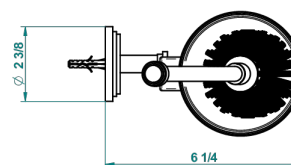

FROUFROU WITH LEVER HANDLES

G2P-4720

Wall mounted toilet brush holder

19865

14/01/2016

CHARACTERISTIC

- Froufrou with lever handles
- Wall mounted toilet brush holder

AVAILABLE FINITIONS

Black nickel - D24

Blush PVD - H62

Brass color PVD - H49

Brown bronze color PVD - F33

Chrome polished - A02

Chrome polished / gold polished - G02

Gold color PVD - H52

Gold mat - F07

Gold polished - F01

Gold satiney - F03

Graphite PVD - H64

Matt Umber PVD - H67

Matt blush PVD - H60

Matt brass color PVD - H50

Matt brown bronze color PVD - F34

Matt chrome (American satin) - C02

Matt gold color PVD - H53

Matt graphite PVD - H65

Matt nickel (American satin) - C01

Matt nickel color PVD - H56

Nickel antique / Sovereign - H28

Nickel color PVD - H55

Nickel polished - B01

Rose Gold - F27

Satin chrome - C03

Silver rhodium - F18

Soft gold - F30

Soft matt gold - F31

Umber PVD - H66