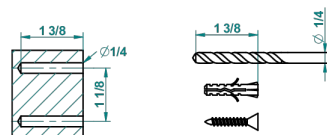

FROUFROU WITH LEVER HANDLES

G2P-4720

Wall mounted toilet brush holder

19865

14/01/2016

CHARACTERISTIC

- Froufrou with lever handles
- Wall mounted toilet brush holder

AVAILABLE FINITIONS

Black nickel - D24

Blush PVD - H62

Brass color PVD - H49

Brown bronze color PVD - F33

Chrome polished - A02

Chrome polished / gold polished - G02

Gold color PVD - H52

Gold mat - F07

Gold polished - F01

Gold satiney - F03

Graphite PVD - H64

Matt Umber PVD - H67

Matt blush PVD - H60

Matt brass color PVD - H50

Matt brown bronze color PVD - F34

Matt chrome (American satin) - C02

Matt gold color PVD - H53

Matt graphite PVD - H65

Matt nickel (American satin) - C01

Matt nickel color PVD - H56

Nickel antique / Sovereign - H28

Nickel color PVD - H55

Nickel polished - B01

Rose Gold - F27

Satin chrome - C03

Silver rhodium - F18

Soft gold - F30

Soft matt gold - F31

Umber PVD - H66