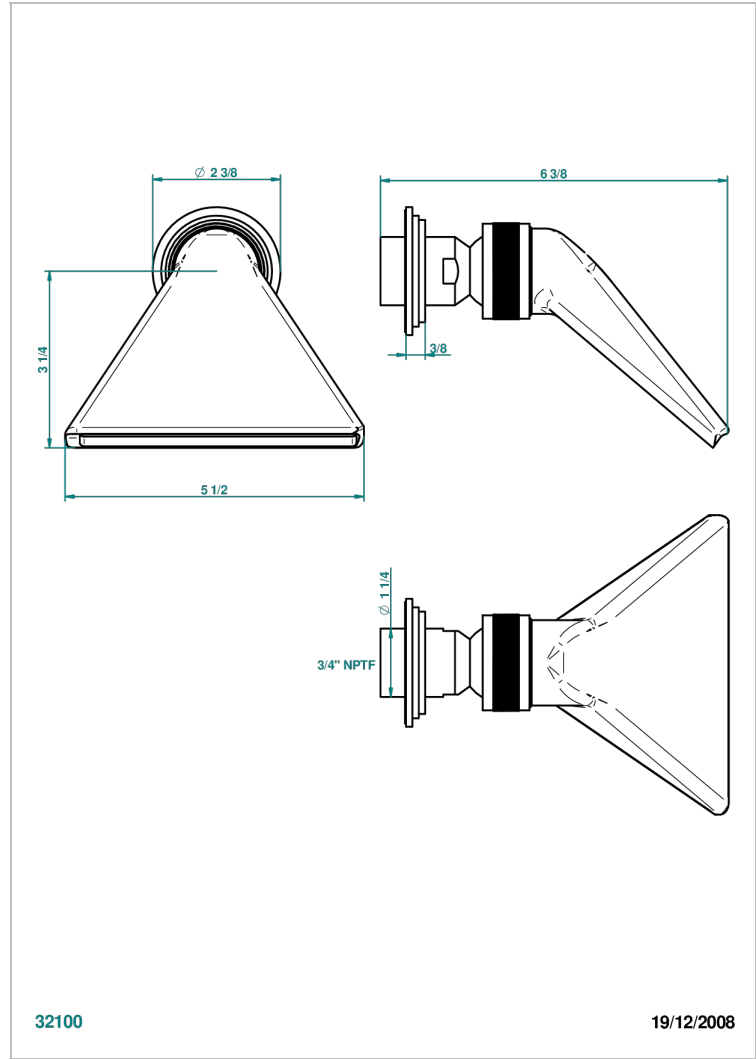

FROUFROU WITH LEVER HANDLES

G2P-3640/US

Shower head, cast deluge with 3/4" connection

THG[®]
PARIS

32100

19/12/2008

CHARACTERISTIC

- Froufrou with lever handles
- Shower head, cast deluge with 3/4" connection