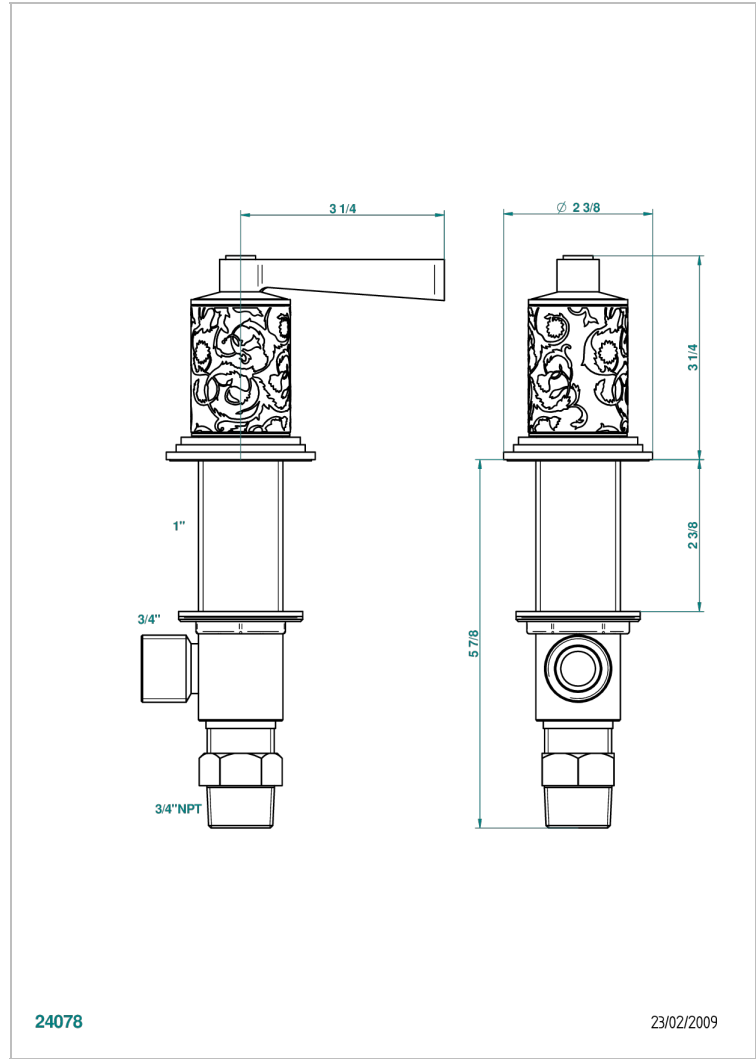

# FROUFROU WITH LEVER HANDLES

G2P-36/CUS

3/4" deck valve with trim - Cold