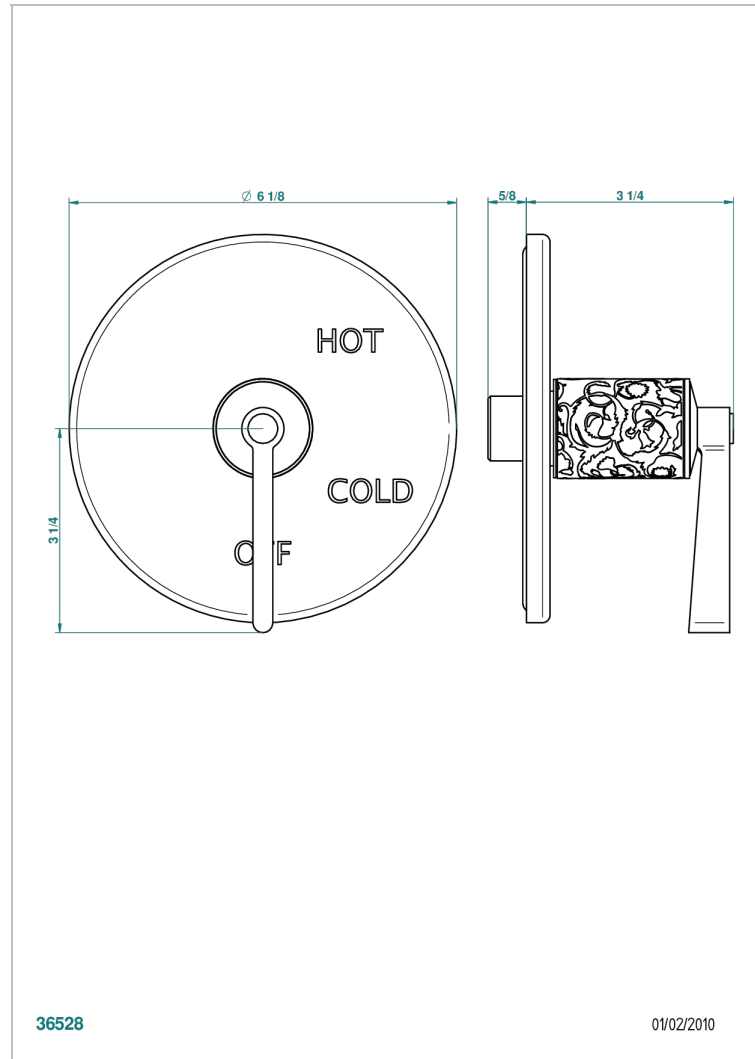

FROUFROU WITH LEVER HANDLES

G2P-320B

Trim for pressure balance valve

THG[®]
PARIS

36528

01/02/2010

CHARACTERISTIC

- Froufrou with lever handles
- Trim for pressure balance valve

RELATED SKU'S

- Ref. G00-320A 1/2 " Pressure balance valve

AVAILABLE FINITIONS

Black nickel - D24

Blush PVD - H62

Brass color PVD - H49

Brown bronze color PVD - F33

Chrome polished - A02