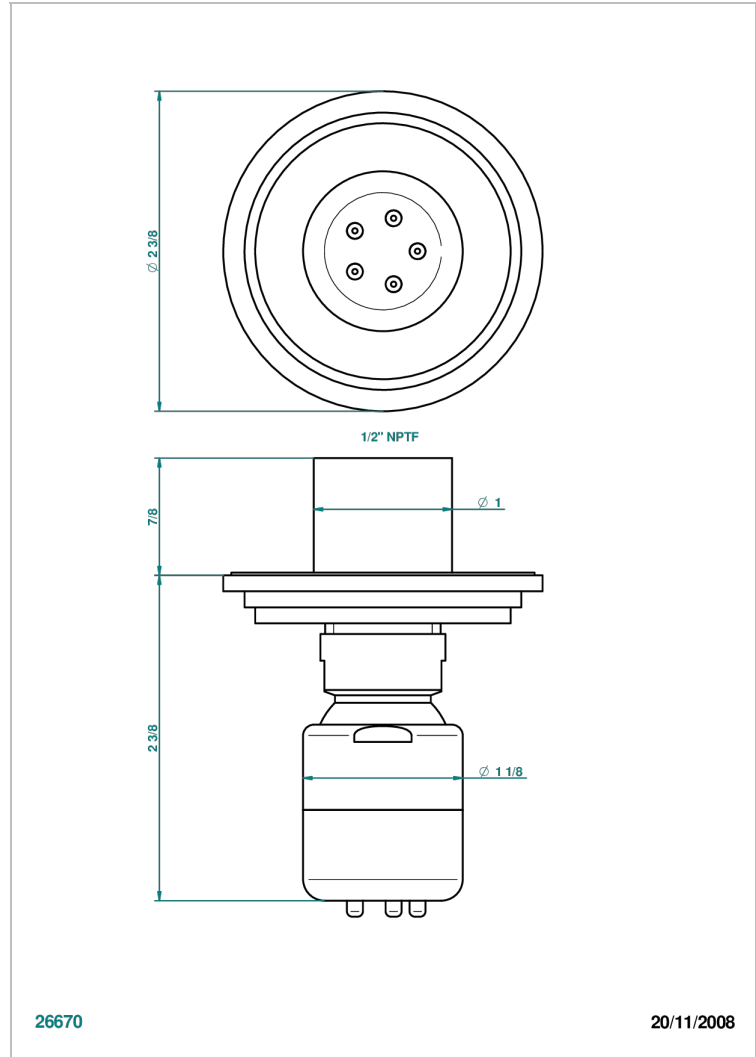

# FROUFROU WITH LEVER HANDLES

G2P-290/BUS

Body spray 1/2" with Easyclean system

26670

20/11/2008

## CHARACTERISTIC

- Froufrou with lever handles
- Body spray 1/2" with Easyclean system