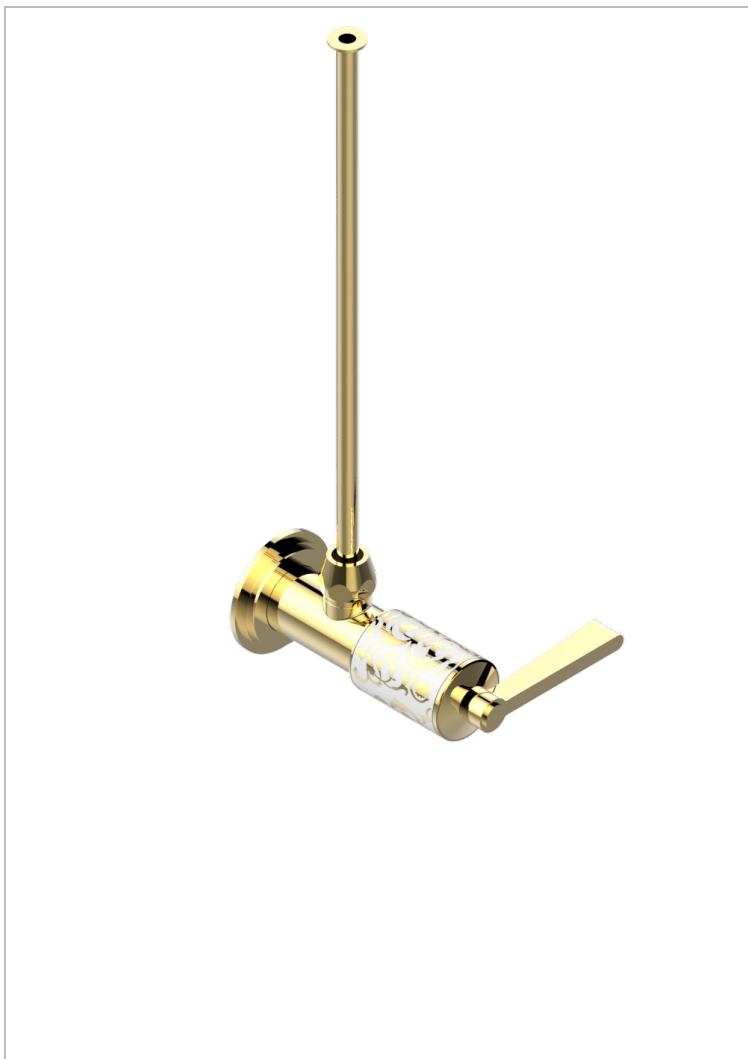

# FROUFROU WITH LEVER HANDLES

G2P-181/SWC

Angle supply valve with 3/8" adaptor set for toilet

30887

25/09/2008

## CHARACTERISTIC

- Froufrou with lever handles
- Angle supply valve with 3/8" adaptor set for toilet

## AVAILABLE FINITIONS

Black nickel - D24  
Blush PVD - H62  
Brass color PVD - H49  
Brown bronze color PVD - F33  
Chrome polished - A02  
Chrome polished / gold polished - G02

Gold color PVD - H52  
Gold mat - F07  
Gold polished - F01  
Gold satiney - F03  
Graphite PVD - H64  
Matt Umber PVD - H67

Matt blush PVD - H60  
Matt brass color PVD - H50  
Matt brown bronze color PVD - F34  
Matt chrome (American satin) - C02  
Matt gold color PVD - H53  
Matt graphite PVD - H65

Matt nickel (American satin) - C01  
Matt nickel color PVD - H56  
Nickel antique / Sovereign - H28  
Nickel color PVD - H55  
Nickel polished - B01  
Rose Gold - F27