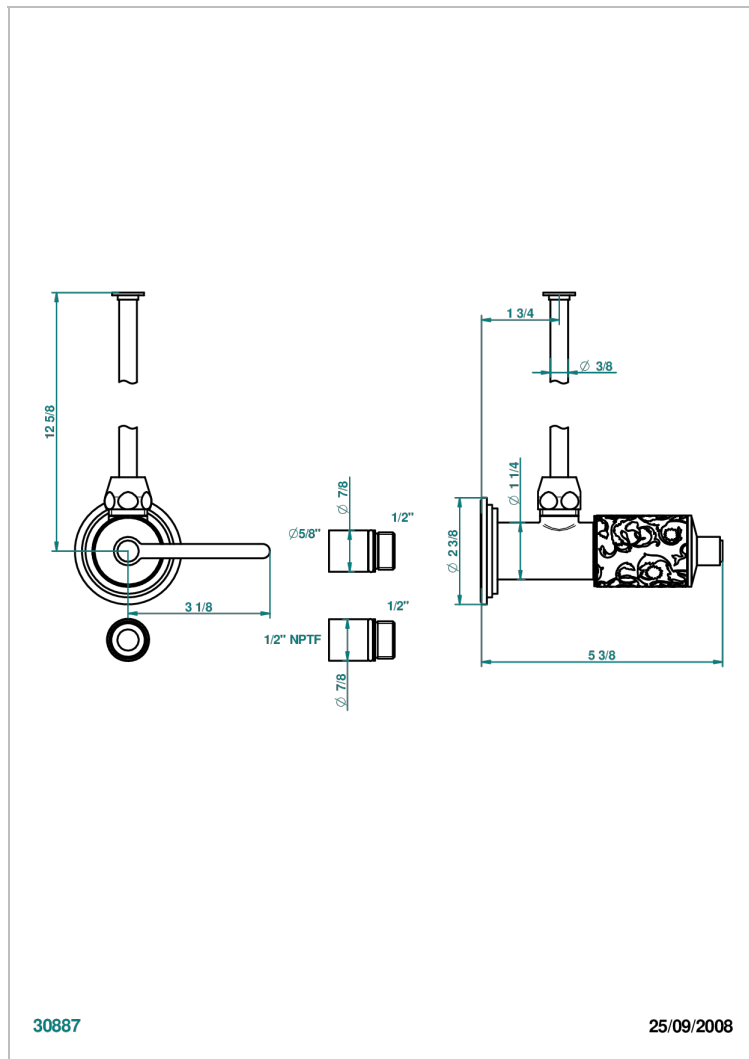

# FROUFROU WITH LEVER HANDLES

G2P-181/SWC

Angle supply valve with 3/8" adaptor set for toilet

30887

25/09/2008

## CHARACTERISTIC

- Froufrou with lever handles
- Angle supply valve with 3/8" adaptor set for toilet