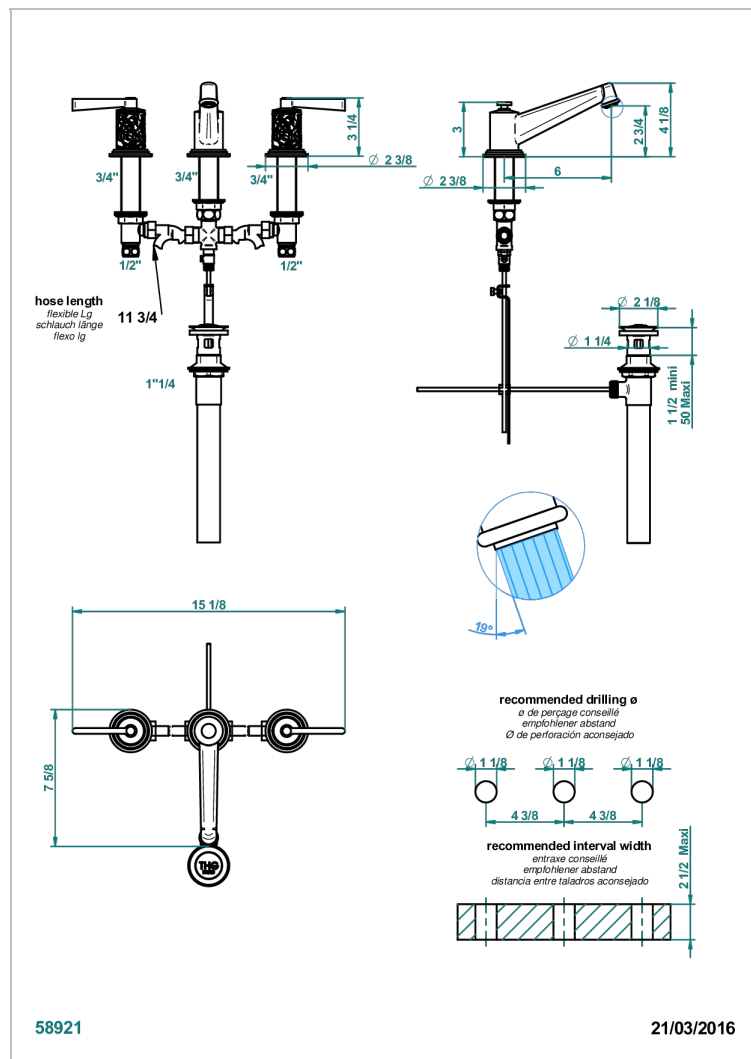

FROUFROU WITH LEVER HANDLES

G2P-152M/US

Widespread lavatory set, high spout with drain for 1 1/4" + countertop

CHARACTERISTIC

- Froufrou with lever handles
- Widespread lavatory set, high spout with drain for 1 1/4" + countertop