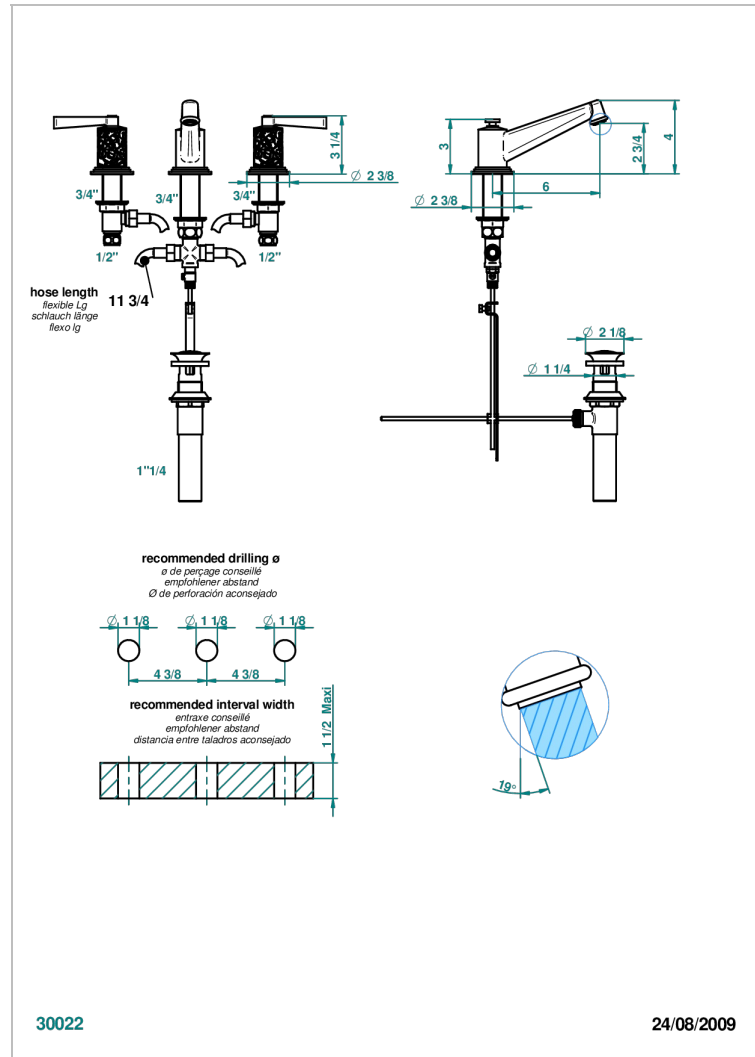

FROUFROU WITH LEVER HANDLES

G2P-152/US

Widespread lavatory set, high spout, with drain

CHARACTERISTIC

- Froufrou with lever handles
- Widespread lavatory set, high spout, with drain

TECHNICAL SPECS

- Recommandé : 3 bars (max. 5 bars) - Advised : 43,5 psi (max. 72 psi)
- 5,7 l/min à 3 bars (1.5 gpm at 43.5 psi)
- 1.2 gpm on demand in accordance with California's rules