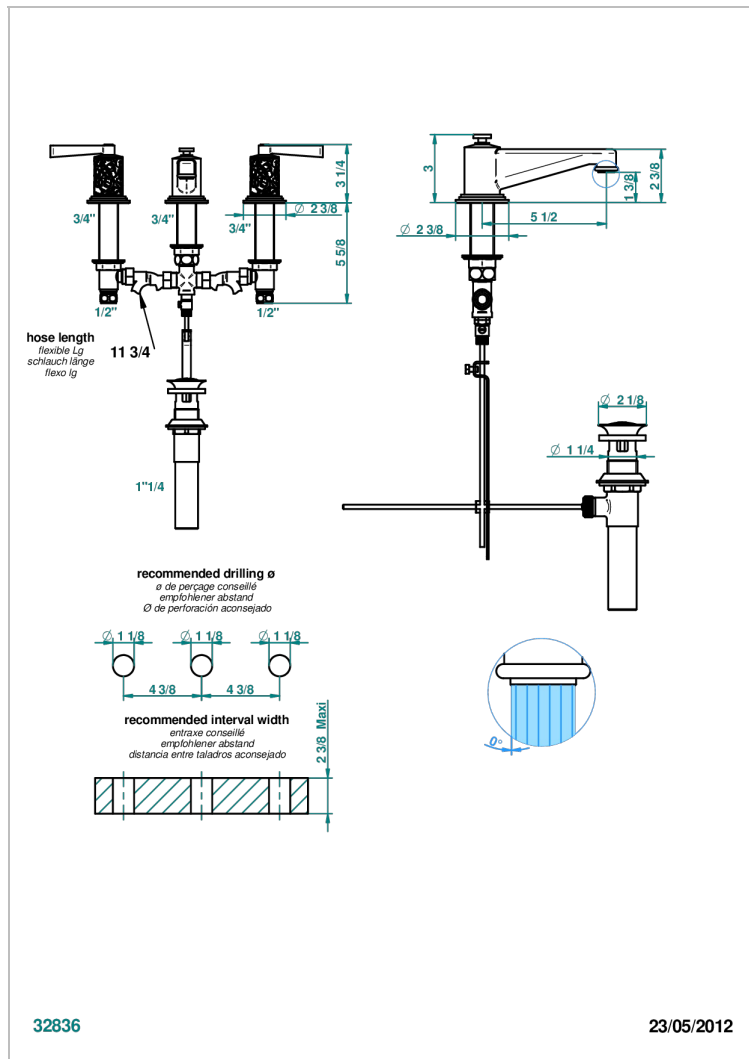

FROUFROU WITH LEVER HANDLES

G2P-151M/US

Widespread lavatory set with drain for 1 1/4" + countertop

CHARACTERISTIC

- Froufrou with lever handles
- Widespread lavatory set with drain for 1 1/4" + countertop

TECHNICAL SPECS

- Recommandé : 3 bars (max. 5 bars) - Advised : 43,5 psi (max. 72 psi)
- 5,7 l/min à 3 bars (1.5 gpm at 43.5 psi)
- 1.2 gpm on demand in accordance with California's rules

AVAILABLE FINITIONS