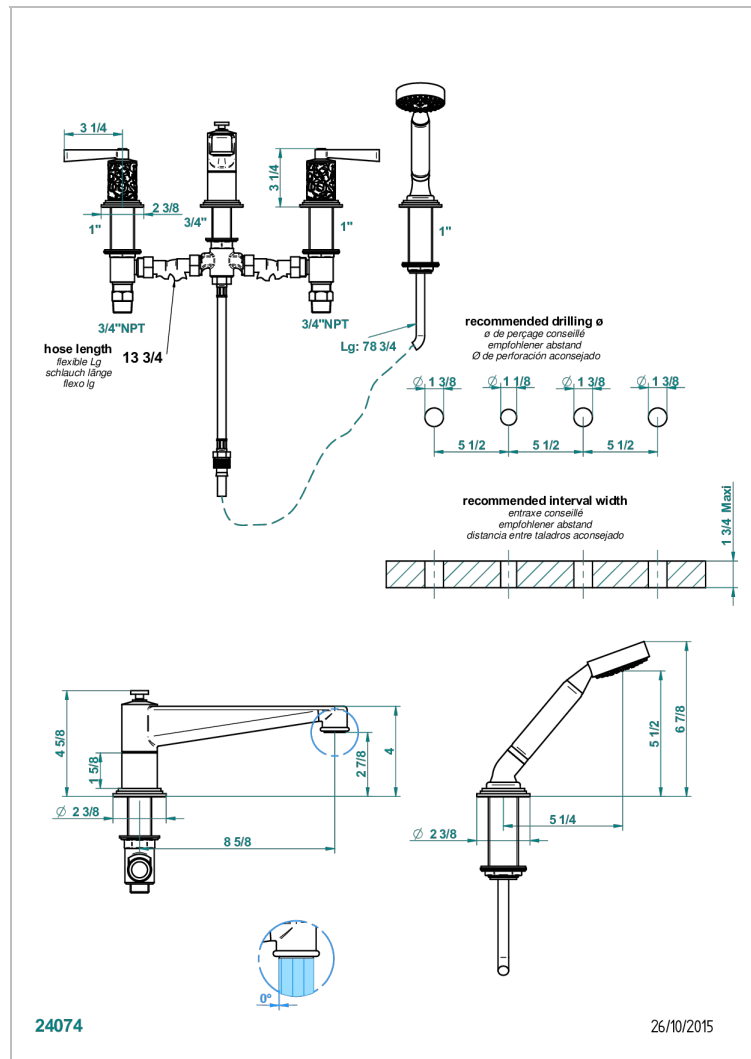

FROUFROU WITH LEVER HANDLES

G2P-112BSGUS

Roman tub set with diverter spout and handshower, 3/4" valves

CHARACTERISTIC

- ASME : ASME A112.18.1-2011/CSA B125.1-11

TECHNICAL SPECS

- Recommandé : 3 bars (max. 5 bars) - Advised : 43,5 psi (max. 72 psi)
- Bec : 35 l/min à 3 bars - Douchette : 9,5 l/min à 3 bars
- Spout : 9.26 gpm at 43.5 psi - Handshower : 2.5 gpm at 43.5 psi

STANDARDS

AVAILABLE FINITIONS

Black nickel - D24
Blush PVD - H62
Brass color PVD - H49
Brown bronze color PVD - F33
Chrome polished - A02
Chrome polished / gold polished - G02

Gold color PVD - H52
Gold mat - F07
Gold polished - F01
Gold satiney - F03
Graphite PVD - H64
Matt Umber PVD - H67