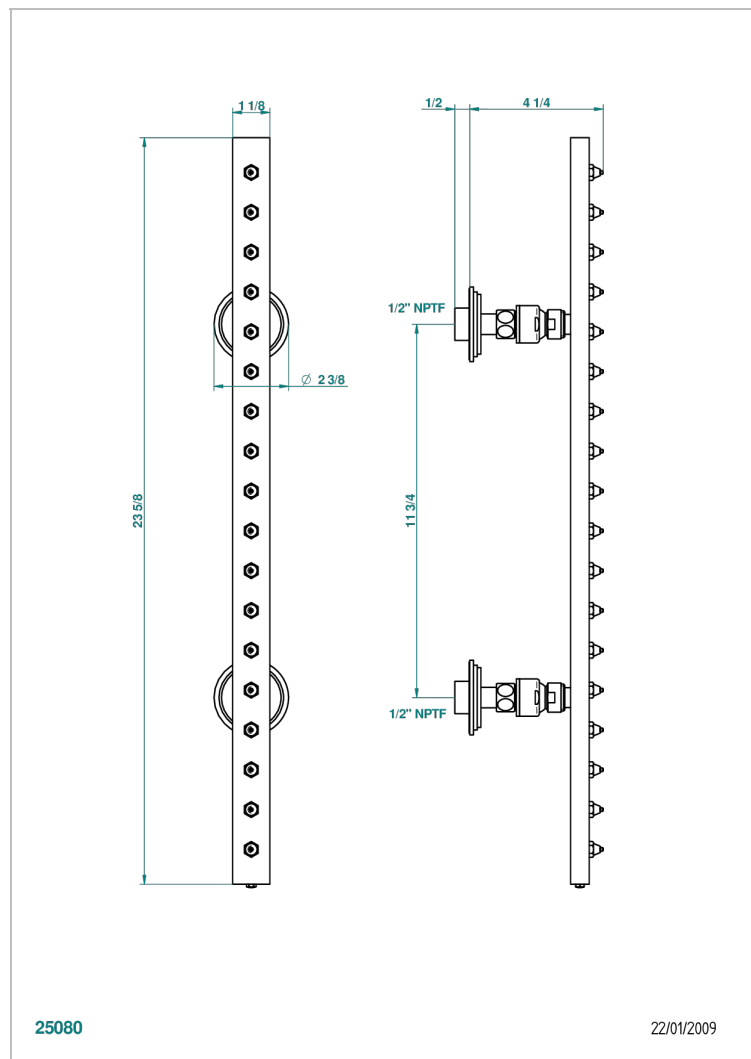

# FAUBOURG BLACK PORCELAIN WITH LEVER HANDLES

G2M-900/US

Rain-bar, rectangular with 18 picots, 23 1/2" long - with easyclean system

25080

22/01/2009

## CHARACTERISTIC

- Faubourg black porcelain with lever handles
- Rain-bar, rectangular with 18 picots, 23 1/2" long - with easyclean system

## TECHNICAL SPECS

- Recommandé : 3 bars (max. 5 bars) - Advised : 43,5 psi (max. 72 psi)
- 8 l/min à 3 bars (2.12 gpm at 43.5 psi)