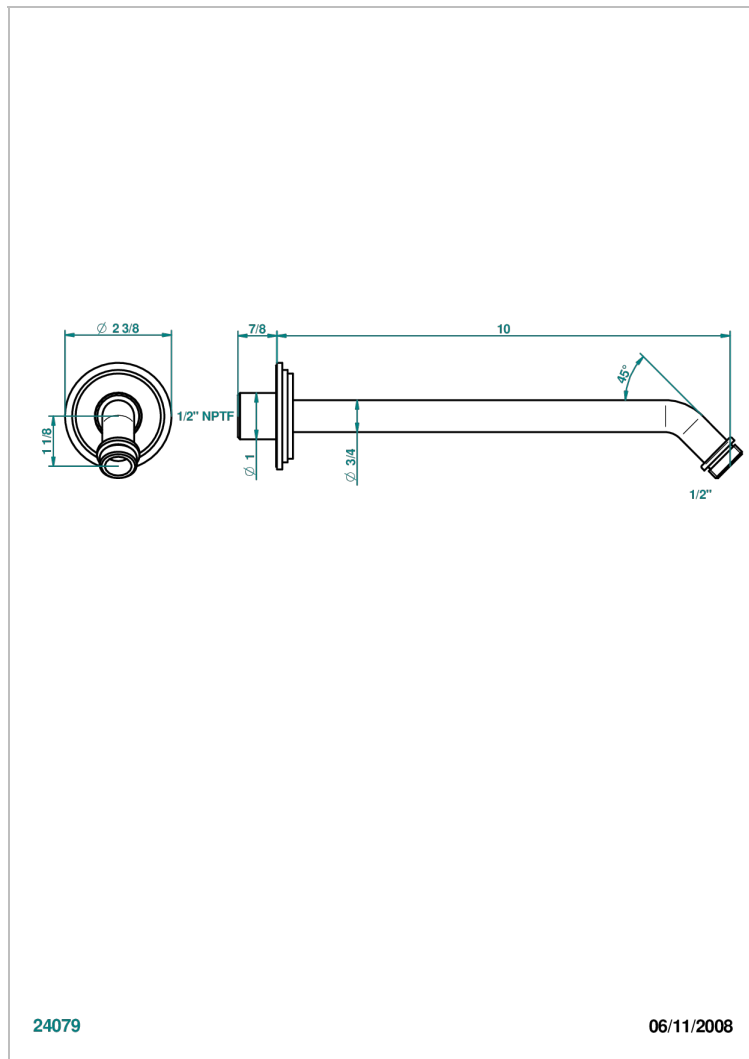

FAUBOURG BLACK PORCELAIN WITH LEVER HANDLES

G2M-84/US

Horizontal shower arm, 45°, lg: 10"

CHARACTERISTIC

- Faubourg black porcelain with lever handles
- Horizontal shower arm, 45°, lg: 10"

AVAILABLE FINITIONS