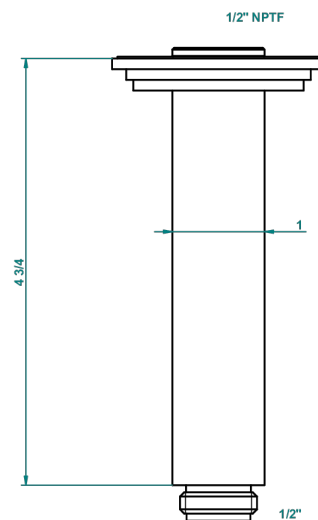

# FAUBOURG BLACK PORCELAIN WITH LEVER HANDLES

G2M-82V/US

Vertical shower arm ceiling mounted 1/2" connection

27053

19/10/2015

## CHARACTERISTIC

- Faubourg black porcelain with lever handles
- Vertical shower arm ceiling mounted 1/2" connection