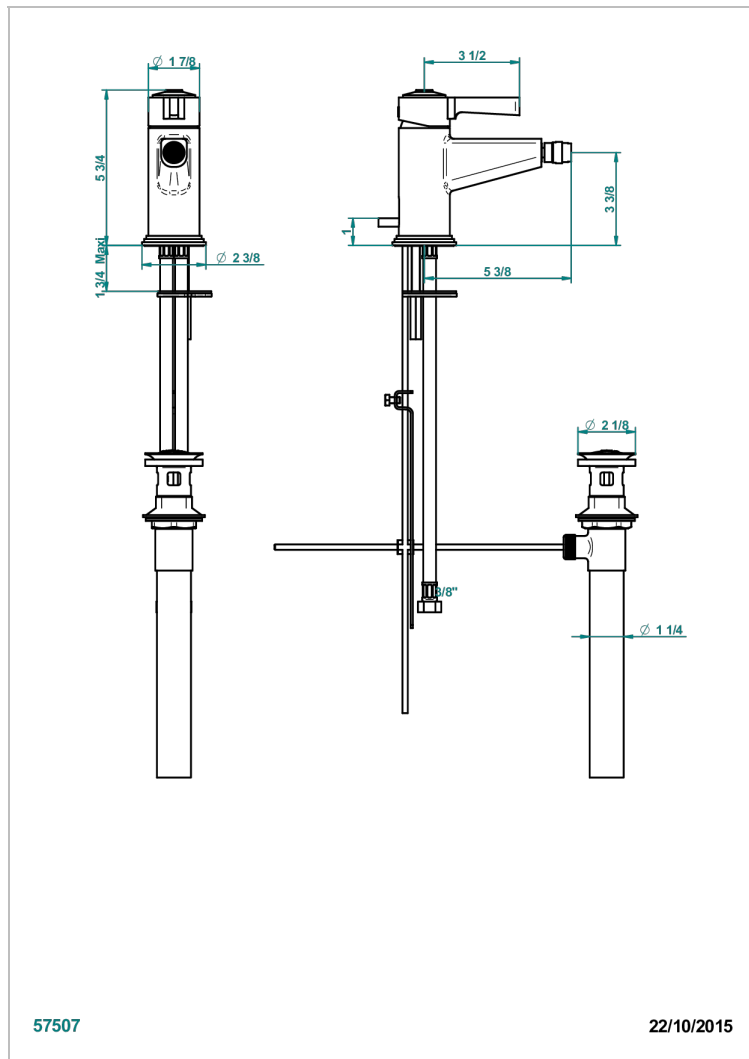

# FAUBOURG BLACK PORCELAIN WITH LEVER HANDLES

G2M-6504/US

Single lever bidet faucet with drain

57507

22/10/2015