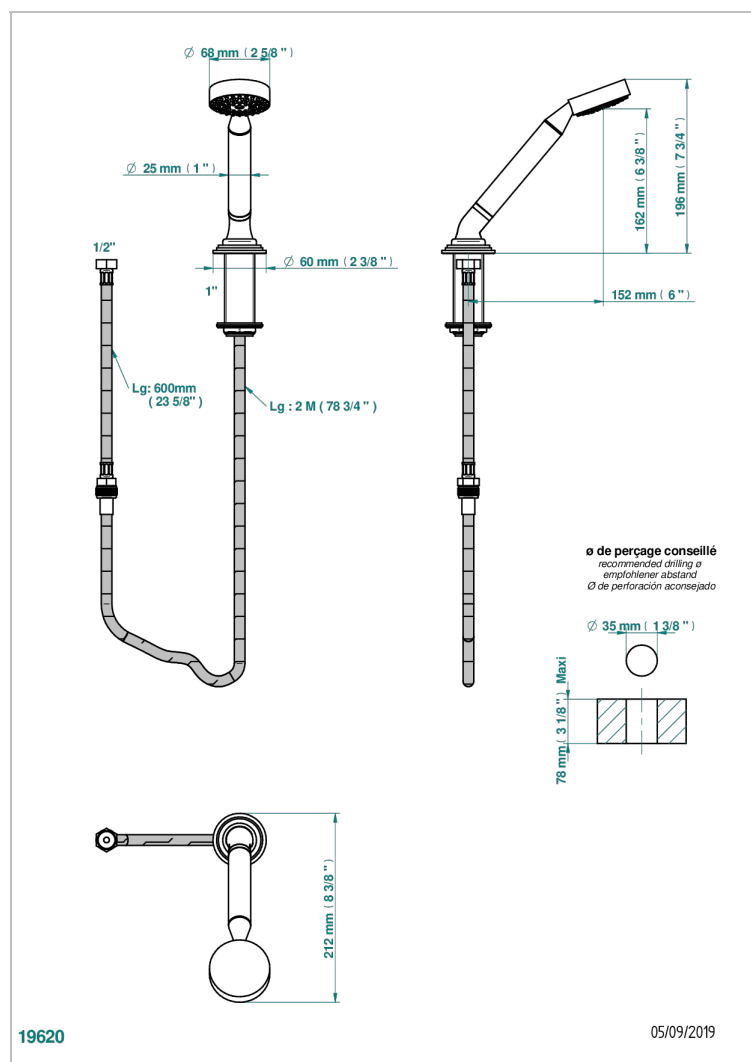

FAUBOURG BLACK PORCELAIN WITH LEVER HANDLES

G2M-60A

Deck mounted hand shower, with hose

CHARACTERISTIC

- Faubourg black porcelain with lever handles
- Deck mounted hand shower, with hose

TECHNICAL SPECS

- Recommandé : 3 bars (max. 5 bars) - Advised : 43,5 psi (max. 72 psi)
- 9,5 l/min à 3 bars (2.5 gpm at 43.5 psi)

AVAILABLE FINITIONS

Black nickel - D24

Blush PVD - H62

Brass color PVD - H49

Brown bronze color PVD - F33

Chrome polished - A02

Chrome polished / gold polished - G02

Gold color PVD - H52