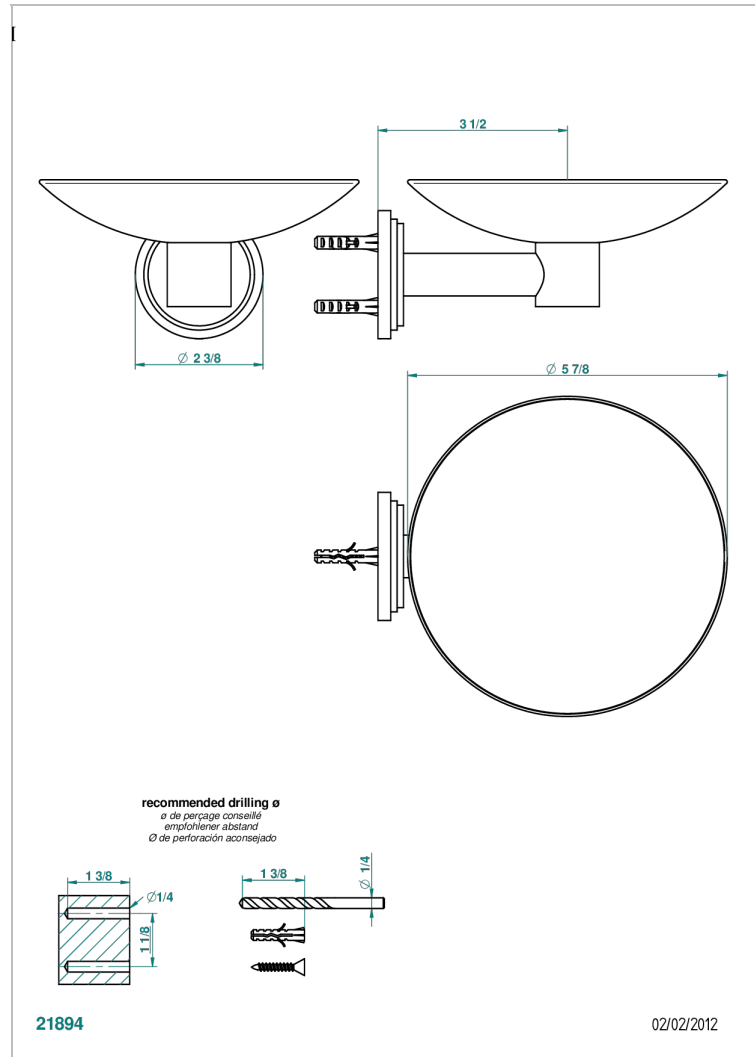

FAUBOURG BLACK PORCELAIN WITH LEVER HANDLES

G2M-546GM

Soap dish, wall mounted, 6" diameter

CHARACTERISTIC

- Faubourg black porcelain with lever handles
- Soap dish, wall mounted, 6" diameter

AVAILABLE FINITIONS