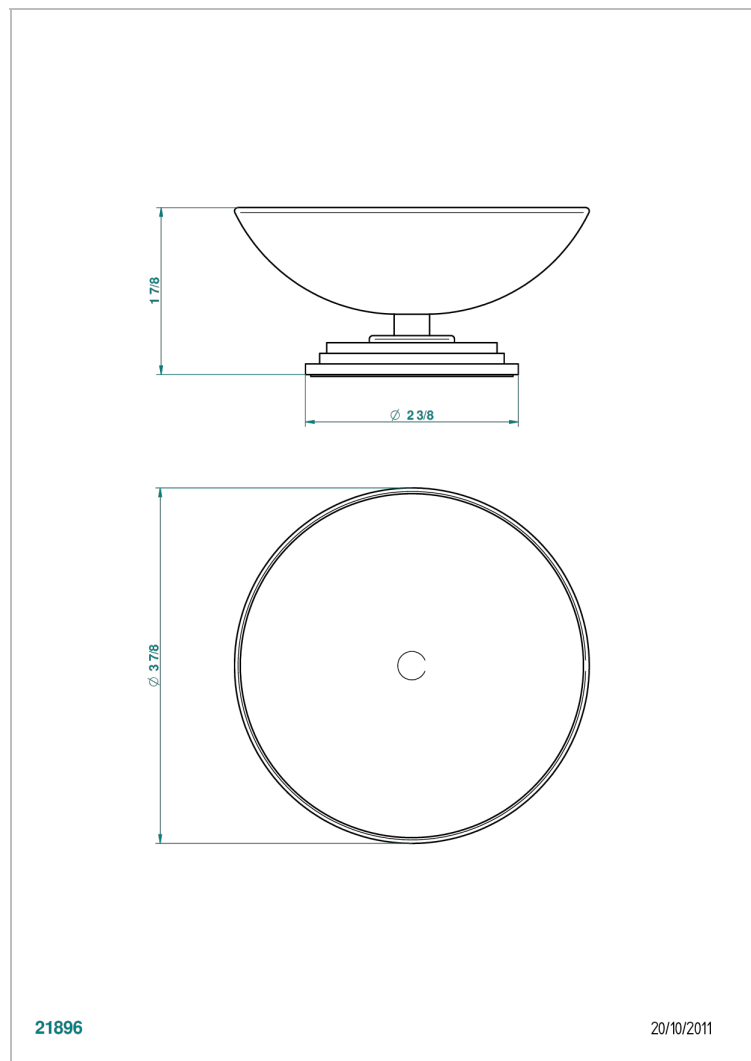

# FAUBOURG BLACK PORCELAIN WITH LEVER HANDLES

G2M-544

Soap dish, freestanding , 4" diameter

21896

20/10/2011

## CHARACTERISTIC

- Faubourg black porcelain with lever handles
- Soap dish, freestanding , 4" diameter