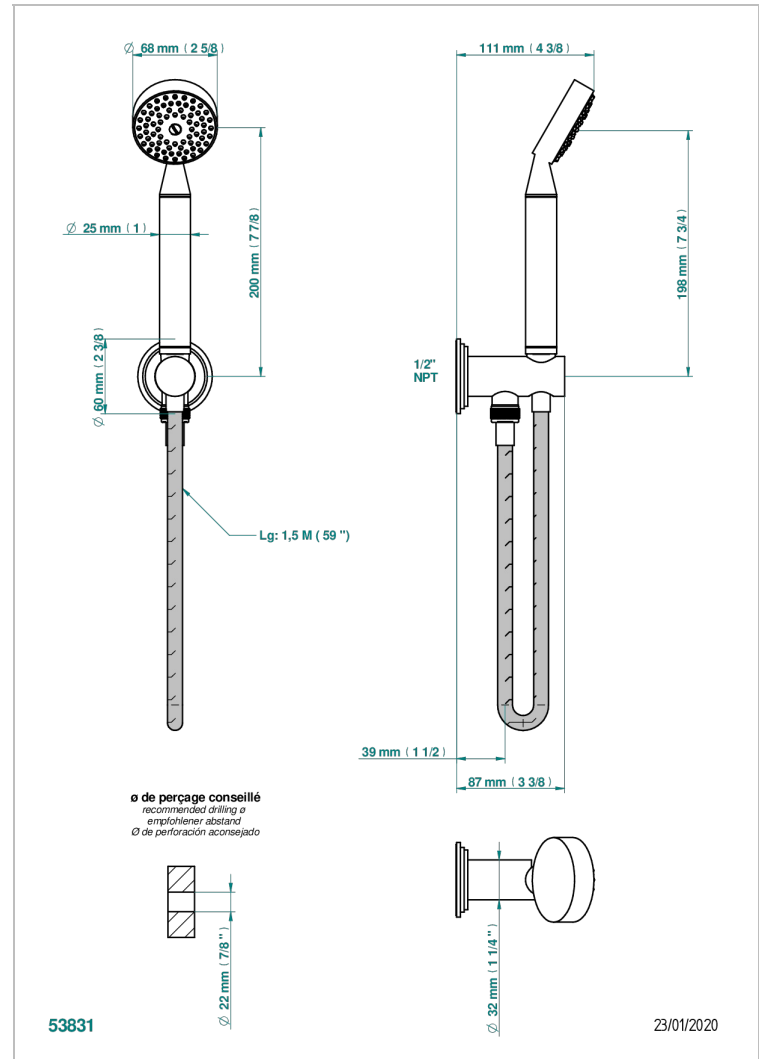

FAUBOURG BLACK PORCELAIN WITH LEVER HANDLES

G2M-54/US

Wall mounted handshower with integrated fixed hook

CHARACTERISTIC

- Faubourg black porcelain with lever handles
- Wall mounted handshower with integrated fixed hook

TECHNICAL SPECS

- Recommandé : 3 bars (max. 5 bars) - Advised : 43,5 psi (max. 72 psi)
- 9,5 l/min à 3 bars (2.5 gpm at 43.5 psi)

AVAILABLE FINITIONS

Black nickel - D24

Blush PVD - H62

Brass color PVD - H49