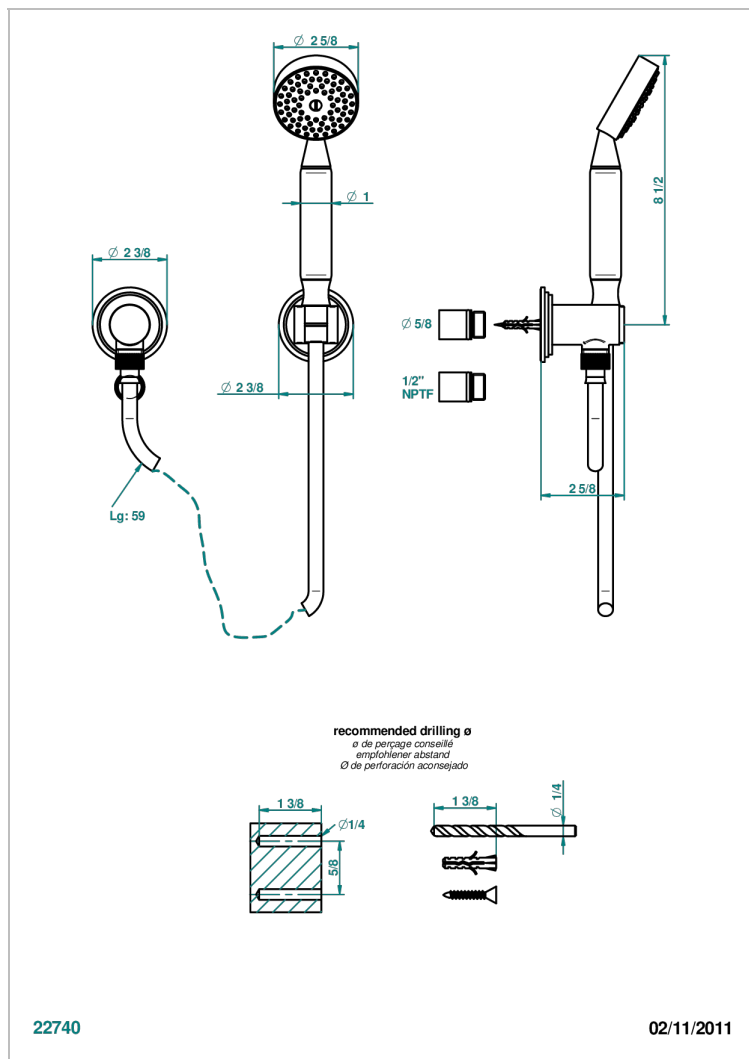

FAUBOURG BLACK PORCELAIN WITH LEVER HANDLES

G2M-52/US

Wall mounted handshower with separate fixed hook

CHARACTERISTIC

- Faubourg black porcelain with lever handles
- Wall mounted handshower with separate fixed hook

TECHNICAL SPECS

- Recommandé : 3 bars (max. 5 bars) - Advised : 43,5 psi (max. 72 psi)
- 9,5 l/min à 3 bars (2.5 gpm at 43.5 psi)

AVAILABLE FINITIONS

Black nickel - D24

Blush PVD - H62

Brass color PVD - H49

Matt nickel color PVD - H56

Nickel antique / Sovereign - H28

Nickel color PVD - H55

Nickel polished - B01

Rose Gold - F27

Satin chrome - C03

Silver rhodium - F18

Soft gold - F30