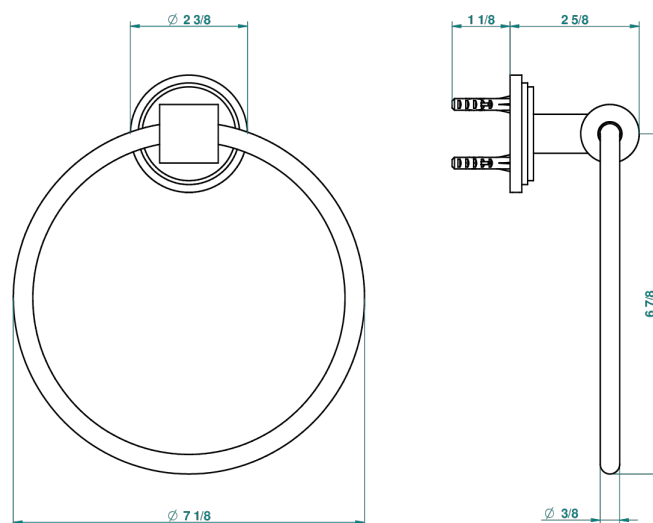

FAUBOURG BLACK PORCELAIN WITH LEVER HANDLES

G2M-504N

Towel ring

19796

17/02/2010

CHARACTERISTIC

- Faubourg black porcelain with lever handles
- Towel ring

AVAILABLE FINITIONS

Black nickel - D24

Blush PVD - H62

Brass color PVD - H49

Brown bronze color PVD - F33

Chrome polished - A02

Chrome polished / gold polished - G02

Gold color PVD - H52

Gold mat - F07

Gold polished - F01

Gold satiney - F03

Graphite PVD - H64

Matt Umber PVD - H67

Matt blush PVD - H60

Matt brass color PVD - H50

Matt brown bronze color PVD - F34

Matt chrome (American satin) - C02

Matt gold color PVD - H53

Matt graphite PVD - H65

Matt nickel (American satin) - C01

Matt nickel color PVD - H56

Nickel antique / Sovereign - H28

Nickel color PVD - H55

Nickel polished - B01

Rose Gold - F27

Satin chrome - C03

Silver rhodium - F18

Soft gold - F30

Soft matt gold - F31

Soft satin gold - F32

Umber PVD - H66