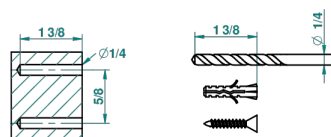

FAUBOURG BLACK PORCELAIN WITH LEVER HANDLES

G2M-504N

Towel ring

19796

17/02/2010

CHARACTERISTIC

- Faubourg black porcelain with lever handles
- Towel ring

AVAILABLE FINITIONS

Black nickel - D24

Blush PVD - H62

Brass color PVD - H49

Brown bronze color PVD - F33

Chrome polished - A02

Chrome polished / gold polished - G02

Gold color PVD - H52

Gold mat - F07

Gold polished - F01

Gold satiney - F03

Graphite PVD - H64

Matt Umber PVD - H67

Matt blush PVD - H60

Matt brass color PVD - H50

Matt brown bronze color PVD - F34

Matt chrome (American satin) - C02

Matt gold color PVD - H53

Matt graphite PVD - H65

Matt nickel (American satin) - C01

Matt nickel color PVD - H56

Nickel antique / Sovereign - H28

Nickel color PVD - H55

Nickel polished - B01

Rose Gold - F27

Satin chrome - C03

Silver rhodium - F18

Soft gold - F30

Soft matt gold - F31

Soft satin gold - F32

Umber PVD - H66