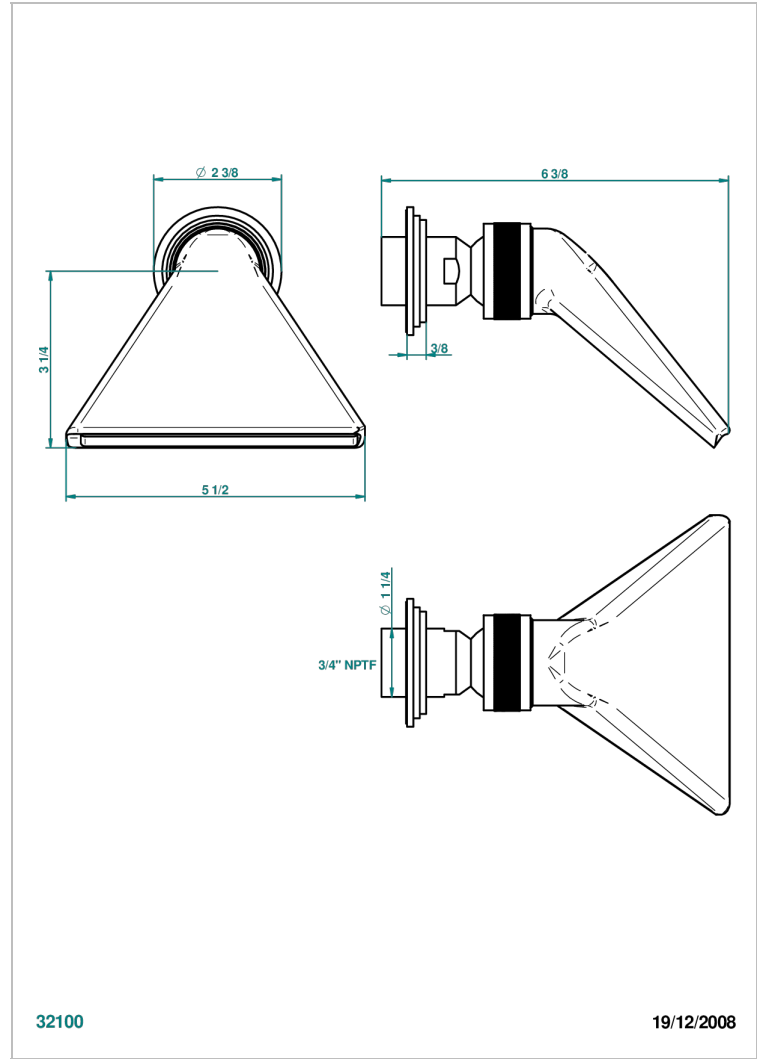

FAUBOURG BLACK PORCELAIN WITH LEVER HANDLES

G2M-3640/US

Shower head, cast deluge with 3/4" connection

CHARACTERISTIC

- Faubourg black porcelain with lever handles
- Shower head, cast deluge with 3/4" connection