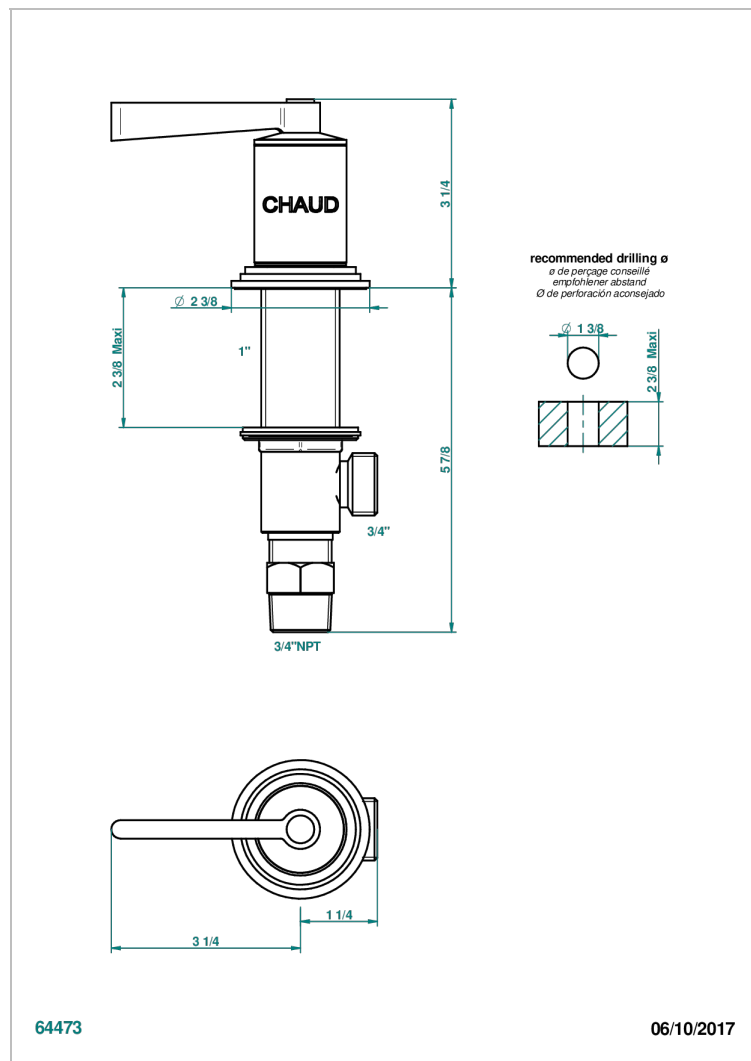

FAUBOURG BLACK PORCELAIN WITH LEVER HANDLES

G2M-36/HUS

3/4" deck valve with trim - Hot

CHARACTERISTIC

- ASME : ASME A112.18.1-2011/CSA B125.1-11

STANDARDS

AVAILABLE FINITIONS

Black nickel - D24