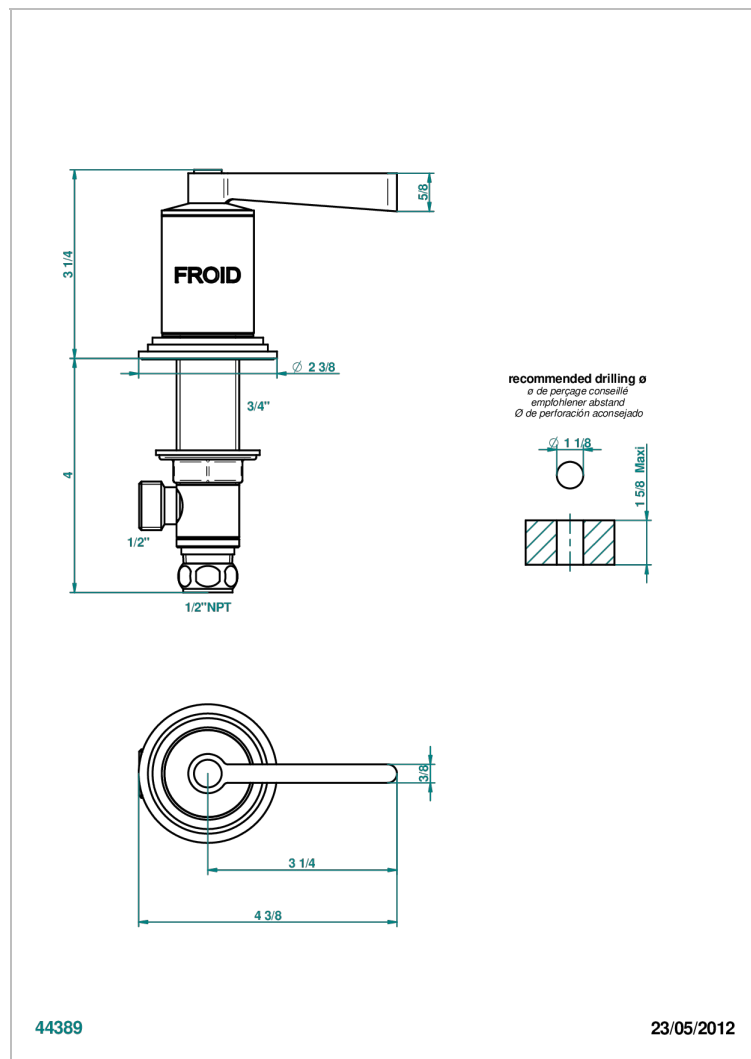

# FAUBOURG BLACK PORCELAIN WITH LEVER HANDLES

G2M-35/CUS

1/2" deck valve with trim for lavatory - Cold

44389

23/05/2012

## CHARACTERISTIC

- Faubourg black porcelain with lever handles
- 1/2" deck valve with trim for lavatory - Cold