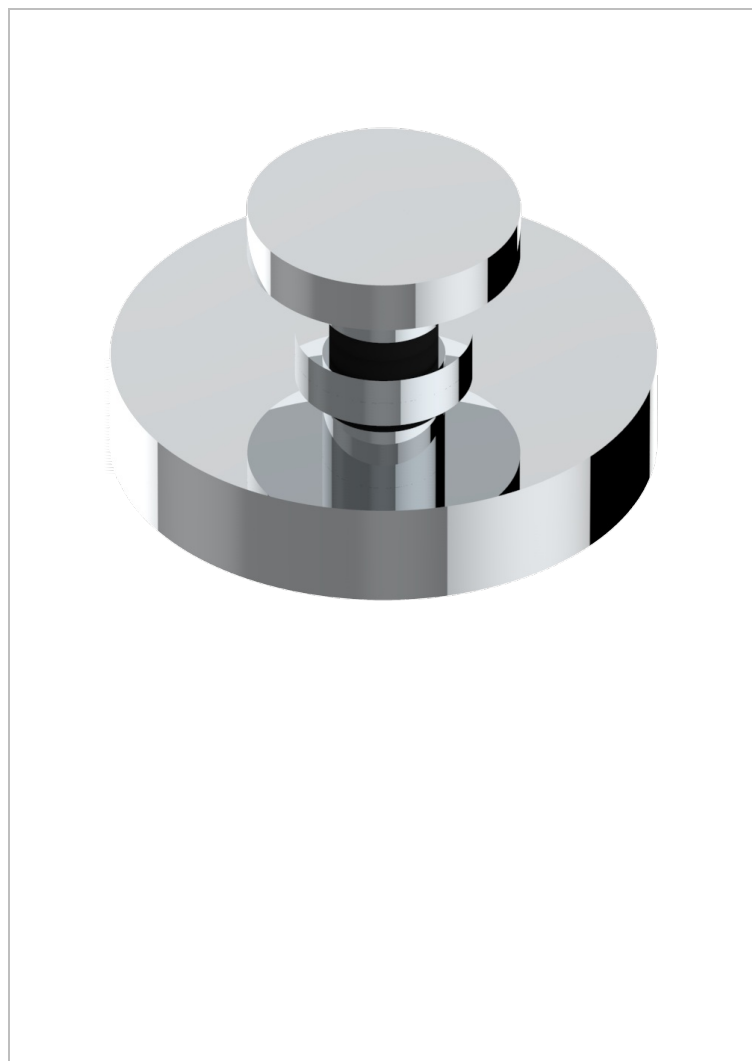

FAUBOURG BLACK PORCELAIN WITH LEVER HANDLES

G2M-334/US

Remote pop up, deck mounted lift rod with pop up

CHARACTERISTIC

- Faubourg black porcelain with lever handles
- Remote pop up, deck mounted lift rod with pop up

AVAILABLE FINITIONS

Black nickel - D24

Blush PVD - H62

Brass color PVD - H49

Brown bronze color PVD - F33

Chrome polished - A02

Chrome polished / gold polished - G02

Gold color PVD - H52