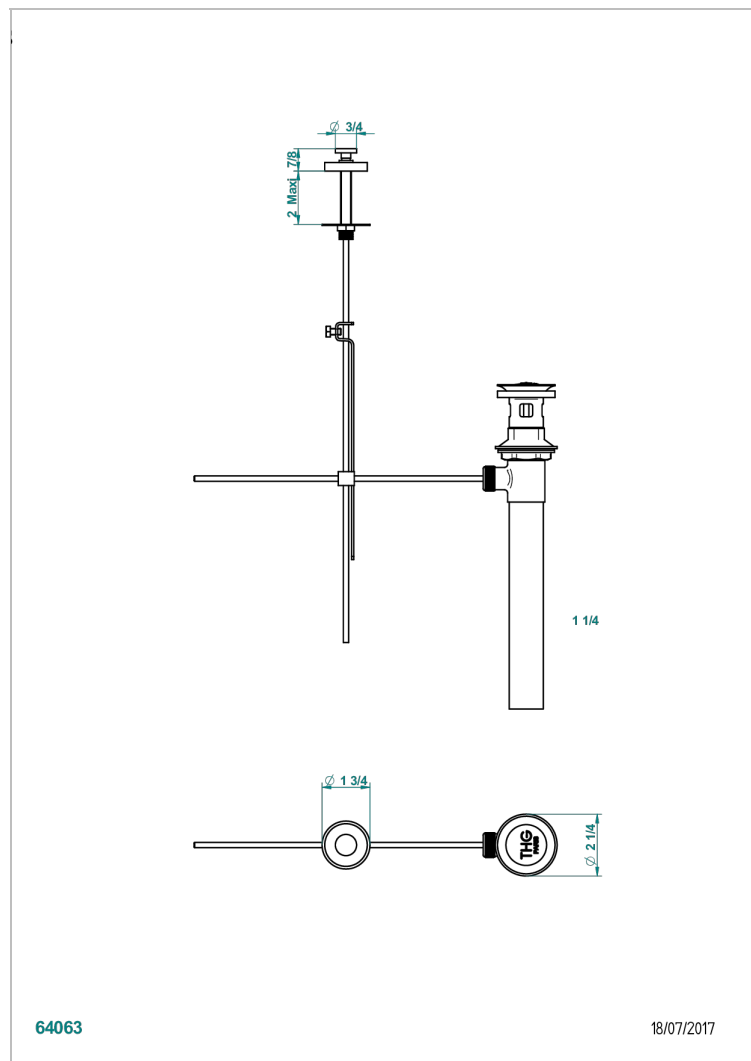

FAUBOURG BLACK PORCELAIN WITH LEVER HANDLES

G2M-334/US

Remote pop up, deck mounted lift rod with pop up

CHARACTERISTIC

- Faubourg black porcelain with lever handles
- Remote pop up, deck mounted lift rod with pop up

AVAILABLE FINITIONS

Black nickel - D24

Blush PVD - H62

Brass color PVD - H49

Brown bronze color PVD - F33

Chrome polished - A02

Chrome polished / gold polished - G02

Gold color PVD - H52