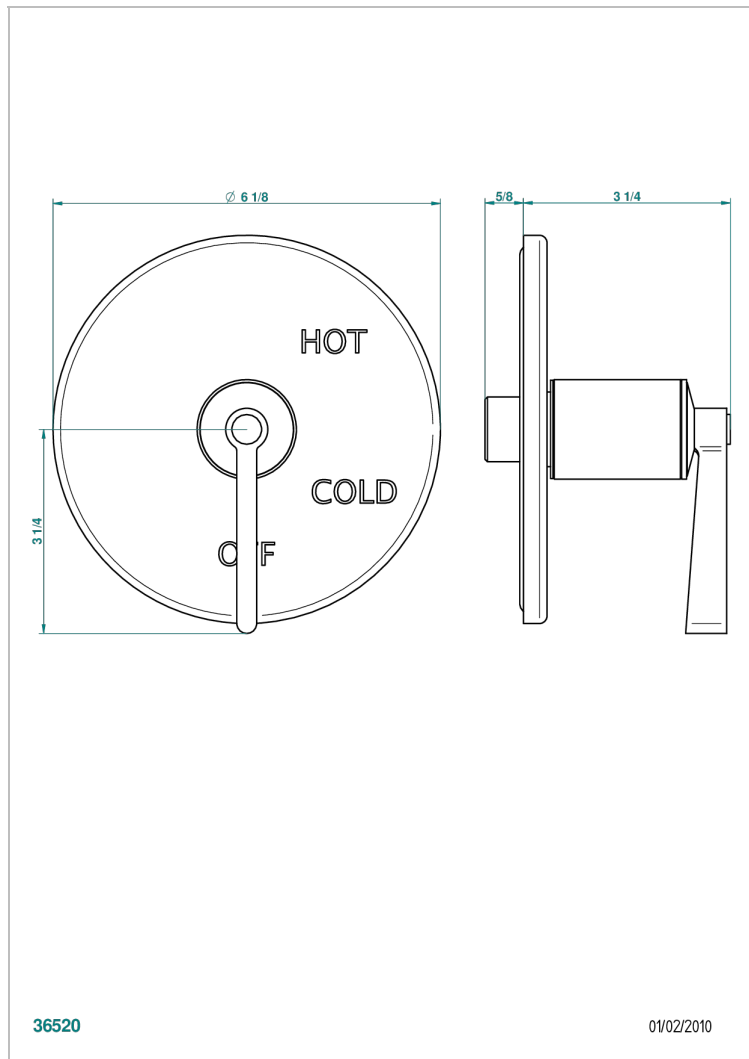

FAUBOURG BLACK PORCELAIN WITH LEVER HANDLES

G2M-320B

Trim for pressure balance valve

CHARACTERISTIC

- Faubourg black porcelain with lever handles
- Trim for pressure balance valve

RELATED SKU'S

- Ref. G00-320A 1/2 " Pressure balance valve