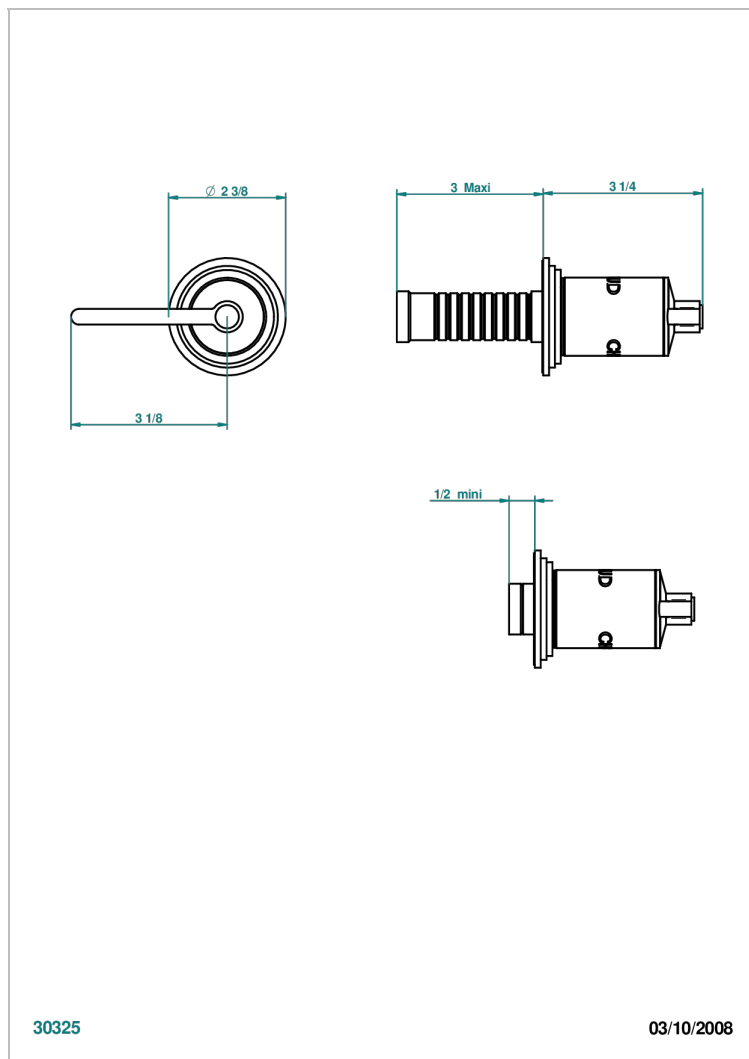

FAUBOURG BLACK PORCELAIN WITH LEVER HANDLES

G2M-30B/H

Wall volume control 30 & 32 trim - Hot

30325

03/10/2008

CHARACTERISTIC

- Faubourg black porcelain with lever handles
- Wall volume control 30 & 32 trim - Hot

RELATED SKU'S

- Ref. G00-32HUSA 3/4" Volume control wall valve with ceramic cartridge counterclockwise
- Ref. G00-30HUSA 1/2" Volume control wall valve with ceramic cartridge counterclockwise

AVAILABLE FINITIONS