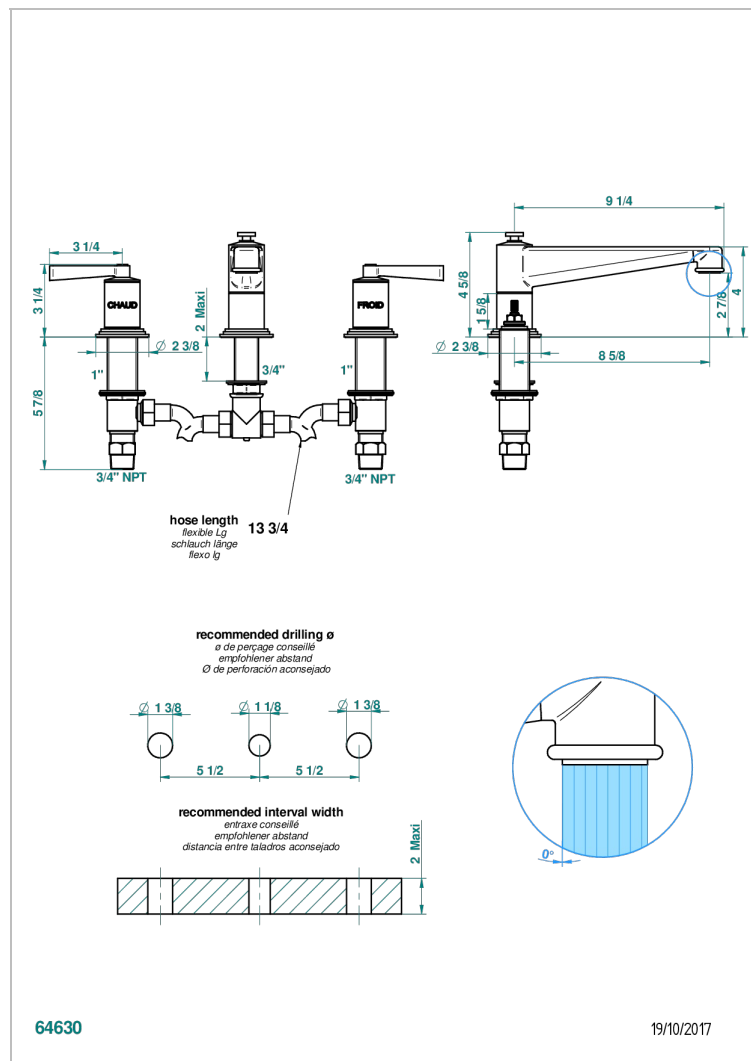

FAUBOURG BLACK PORCELAIN WITH LEVER HANDLES

G2M-25SGUS

Roman tub set with 3/4" valves

CHARACTERISTIC

- Faubourg black porcelain with lever handles
- Roman tub set with 3/4" valves

AVAILABLE FINITIONS

Black nickel - D24
Blush PVD - H62
Brass color PVD - H49
Brown bronze color PVD - F33
Chrome polished - A02
Chrome polished / gold polished - G02