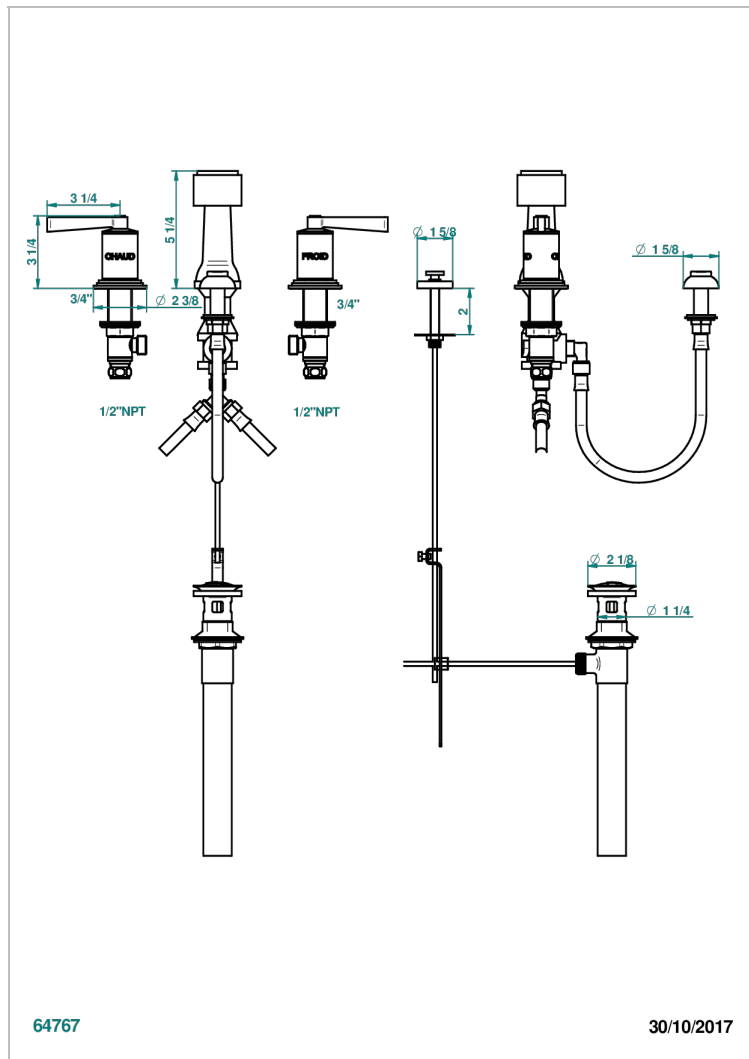

FAUBOURG BLACK PORCELAIN WITH LEVER HANDLES

G2M-207KA

Deck mounted 3-hole bidet with vertical spray, vacuum breaker and drain

64767

30/10/2017

CHARACTERISTIC

- ASME : ASME A112.18.1-2011/CSA B125.1-11

STANDARDS