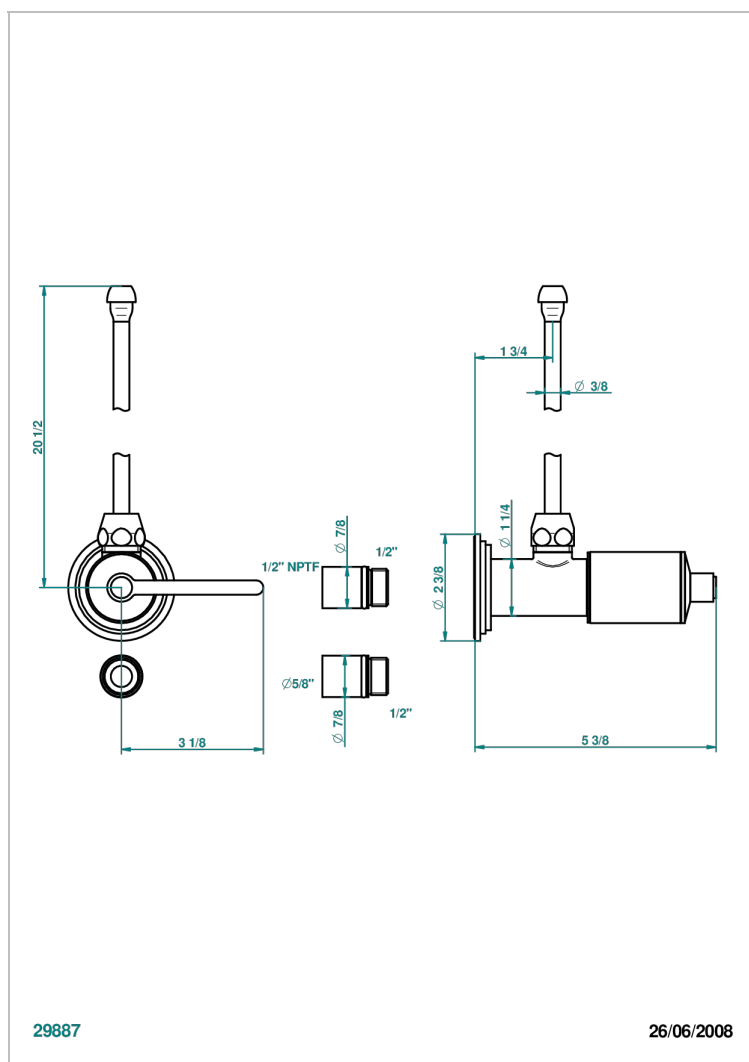

# FAUBOURG BLACK PORCELAIN WITH LEVER HANDLES

G2M-181/SLA

Angle supply valve with 3/8" adaptor set

## CHARACTERISTIC

- Faubourg black porcelain with lever handles
- Angle supply valve with 3/8" adaptor set