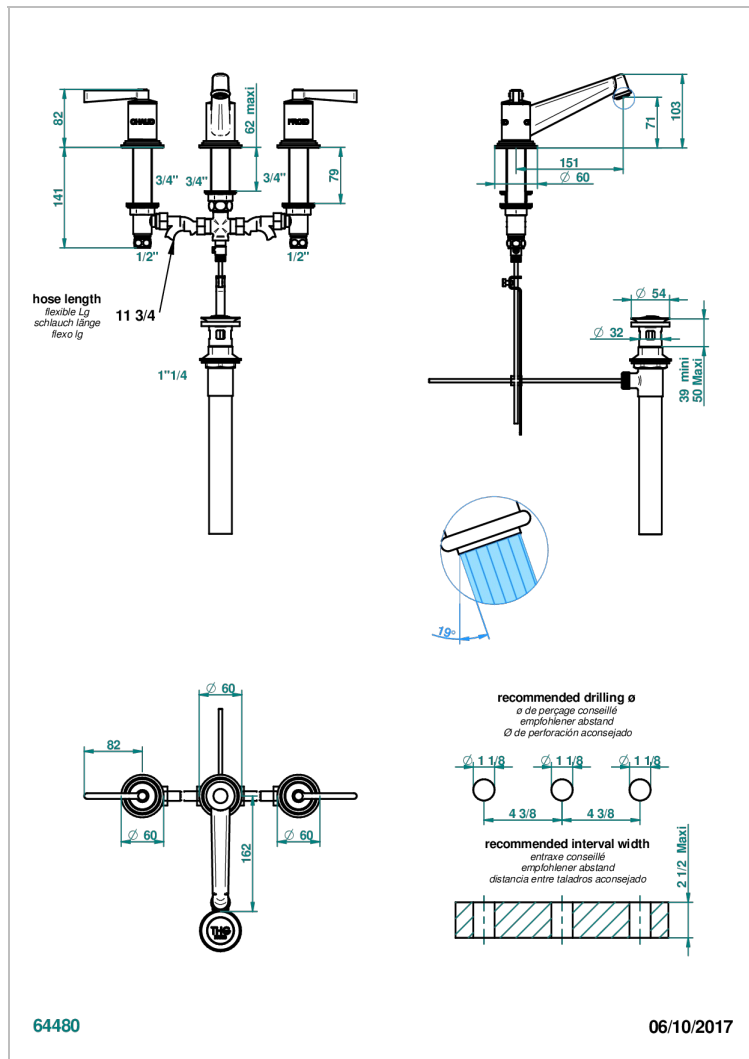

# FAUBOURG BLACK PORCELAIN WITH LEVER HANDLES

G2M-152M/US

Widespread lavatory set, high spout with drain for 1 1/4" + countertop

## CHARACTERISTIC

- Faubourg black porcelain with lever handles
- Widespread lavatory set, high spout with drain for 1 1/4" + countertop