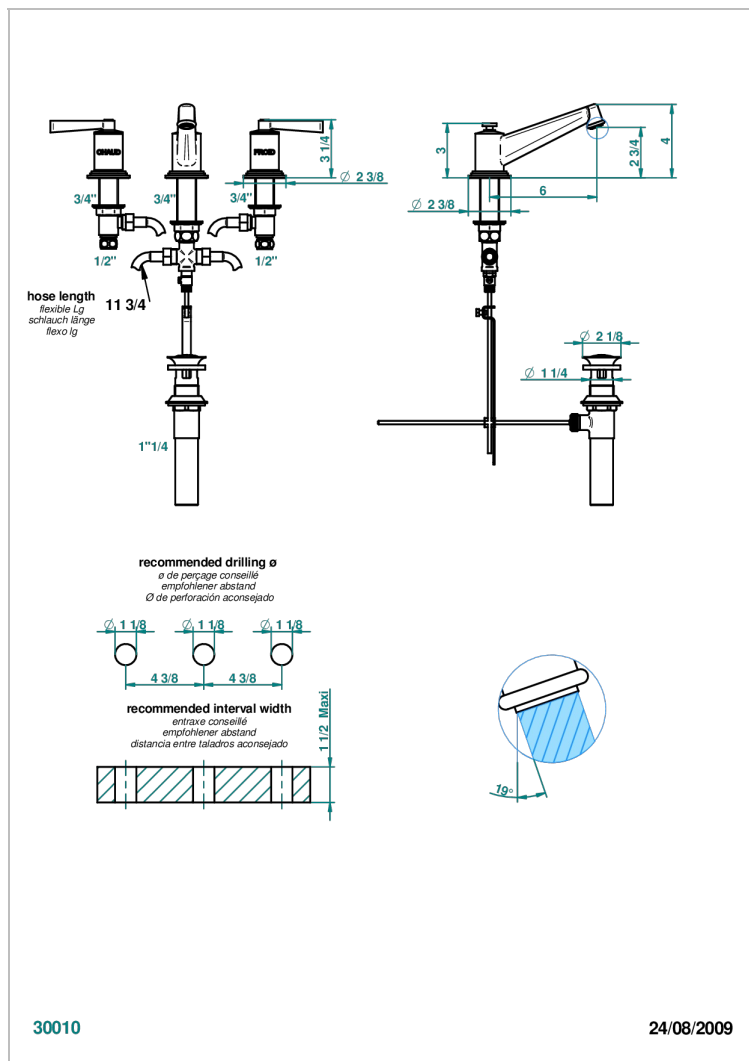

FAUBOURG BLACK PORCELAIN WITH LEVER HANDLES

G2M-152/US

Widespread lavatory set, high spout, with drain

CHARACTERISTIC

- Faubourg black porcelain with lever handles
- Widespread lavatory set, high spout, with drain

TECHNICAL SPECS

- Recommandé : 3 bars (max. 5 bars) - Advised : 43,5 psi (max. 72 psi)
- 5,7 l/min à 3 bars (1.5 gpm at 43.5 psi)
- 1.2 gpm on demand in accordance with California's rules

AVAILABLE FINITIONS