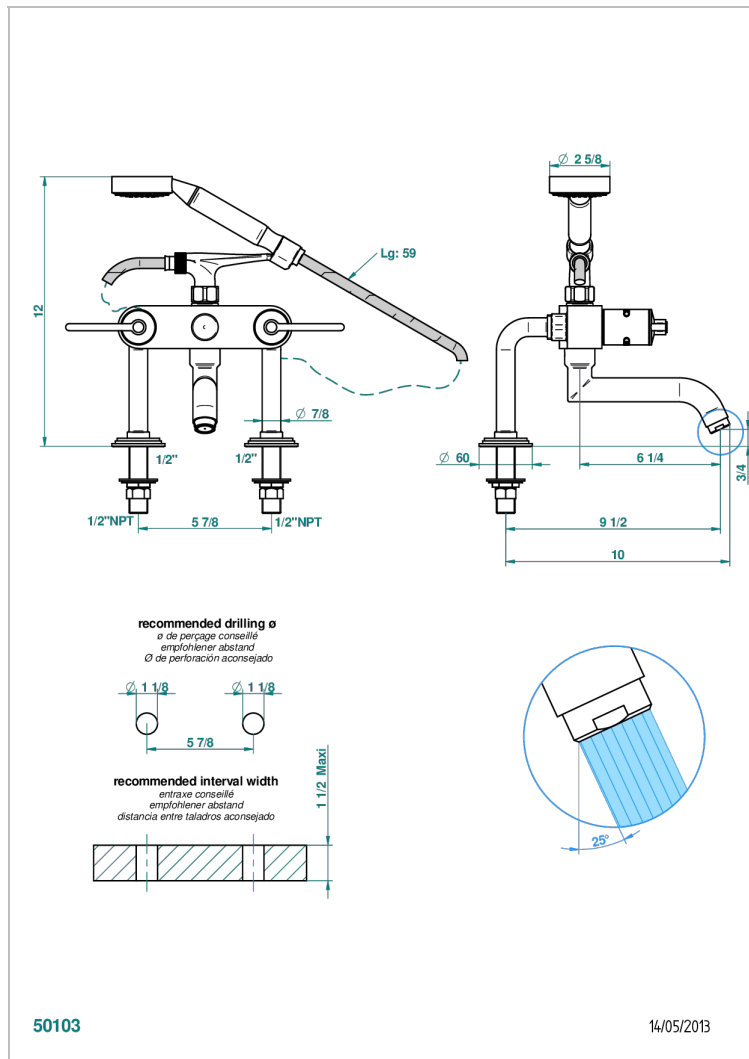

FAUBOURG BLACK PORCELAIN WITH LEVER HANDLES

G2M-13G/US

Exposed tub filler with cradle handshower, deck mounted

CHARACTERISTIC

- ASME : ASME A112.18.1-2011/CSA B125.1-11

TECHNICAL SPECS

- Recommandé : 3 bars (max. 5 bars) - Advised : 43,5 psi (max. 72 psi)
- Bec : 35 l/min à 3 bars - Douchette : 9,5 l/min à 3 bars
- Spout : 9.26 gpm at 43.5 psi - Handshower : 2.5 gpm at 43.5 psi