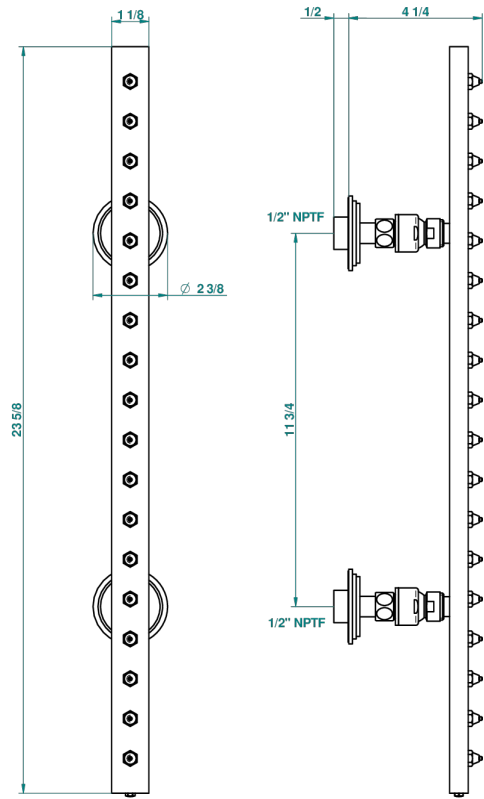

# FAUBOURG BLACK PORCELAIN

G2L-900/US

Rain-bar, rectangular with 18 picots, 23 1/2" long - with easyclean system

THG<sup>®</sup>  
PARIS

25080

22/01/2009

## CHARACTERISTIC

- Faubourg black porcelain
- Rain-bar, rectangular with 18 picots, 23 1/2" long - with easyclean system