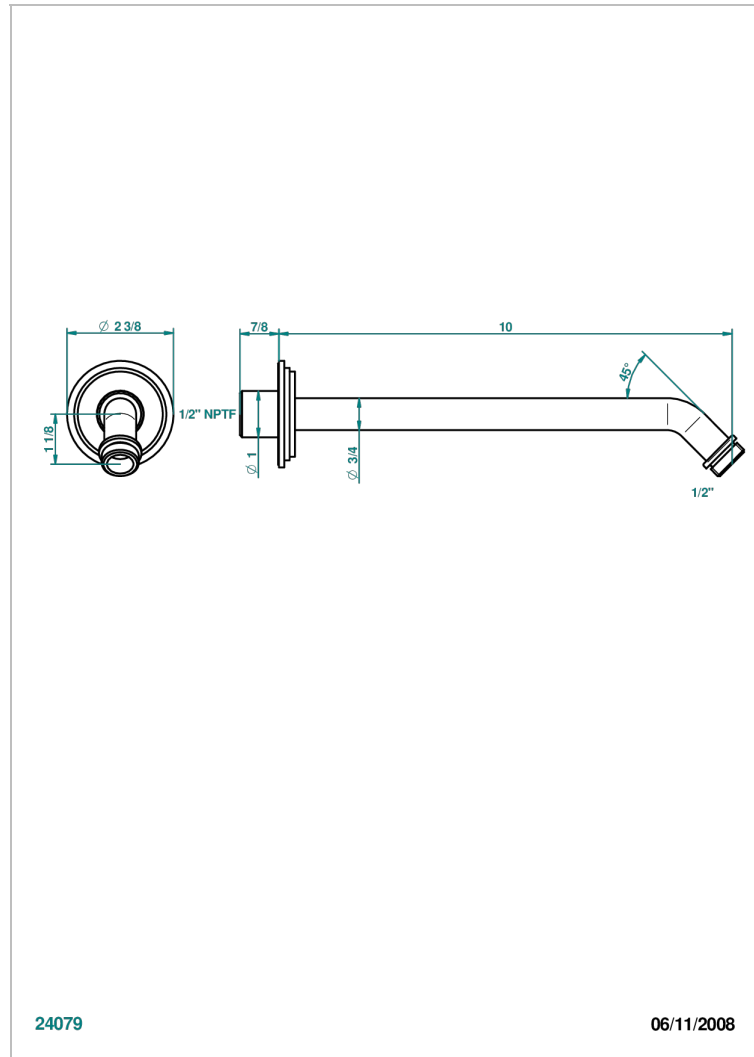

FAUBOURG BLACK PORCELAIN

G2L-84/US

Horizontal shower arm, 45°, lg: 10"

THG[®]
PARIS

CHARACTERISTIC

- Faubourg black porcelain
- Horizontal shower arm, 45°, lg: 10"

AVAILABLE FINITIONS

Black nickel - D24