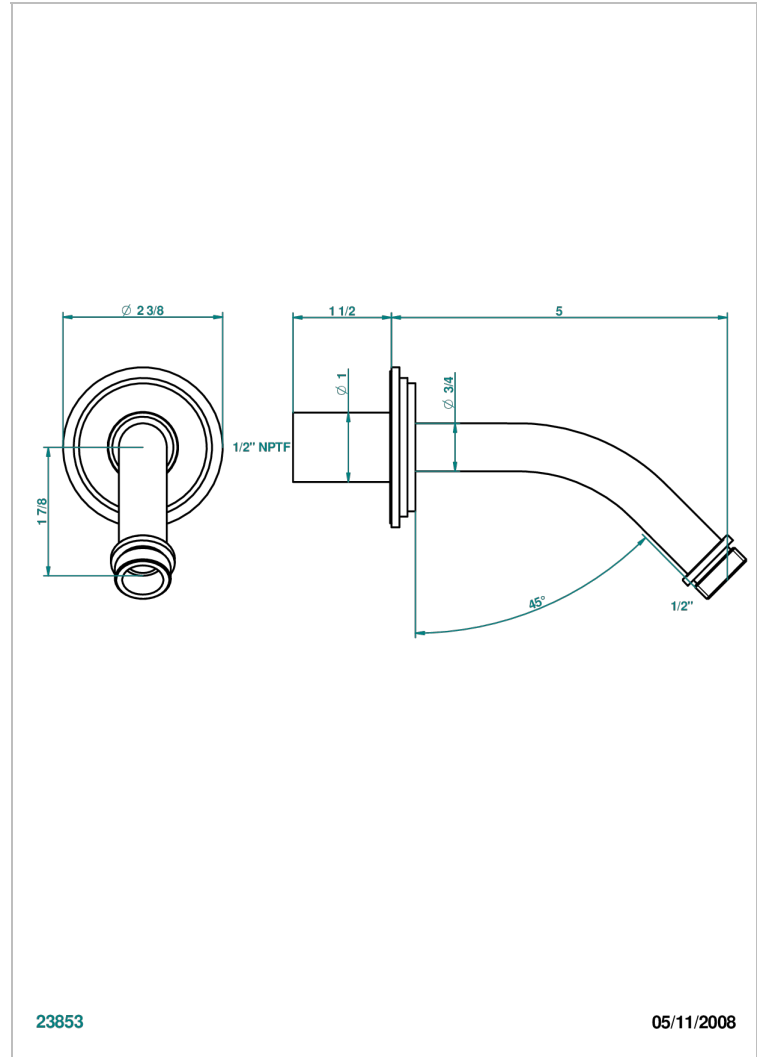

# FAUBOURG BLACK PORCELAIN

G2L-82/US

Horizontal shower arm, 45°, lg: 4" 3/4

THG<sup>®</sup>  
PARIS

## CHARACTERISTIC

- Faubourg black porcelain
- Horizontal shower arm, 45°, lg: 4" 3/4