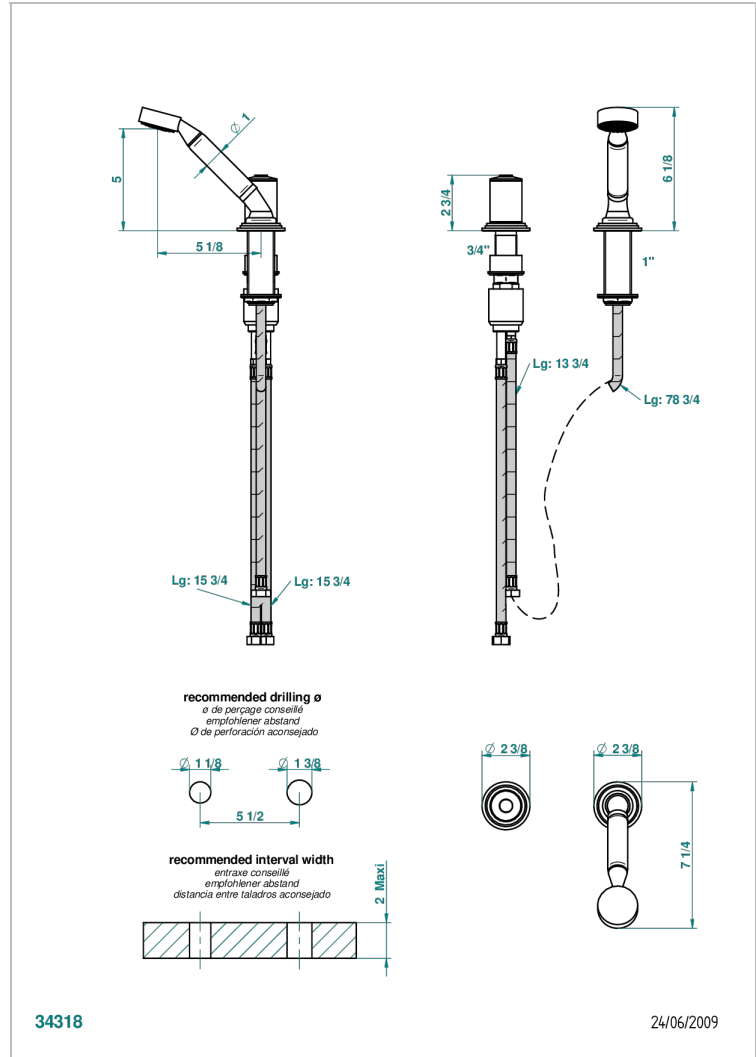

FAUBOURG BLACK PORCELAIN

G2L-6532/60A

Deck mounted mixer with handshower, progressive cartridge

CHARACTERISTIC

- Faubourg black porcelain
- Deck mounted mixer with handshower, progressive cartridge

TECHNICAL SPECS

- Recommandé : 3 bars (max. 5 bars) - Advised : 43,5 psi (max. 72 psi)
- 9,5 l/min à 3 bars (2.5 gpm at 43.5 psi)

AVAILABLE FINITIONS

Black nickel - D24
 Blush PVD - H62
 Brass color PVD - H49
 Brown bronze color PVD - F33
 Chrome polished - A02
 Chrome polished / gold polished - G02

Matt nickel (American satin) - C01
 Matt nickel color PVD - H56
 Nickel antique / Sovereign - H28
 Nickel color PVD - H55
 Nickel polished - B01
 Rose Gold - F27

Satin chrome - C03
 Silver rhodium - F18
 Soft gold - F30
 Soft matt gold - F31
 Soft satin gold - F32
 Umber PVD - H66