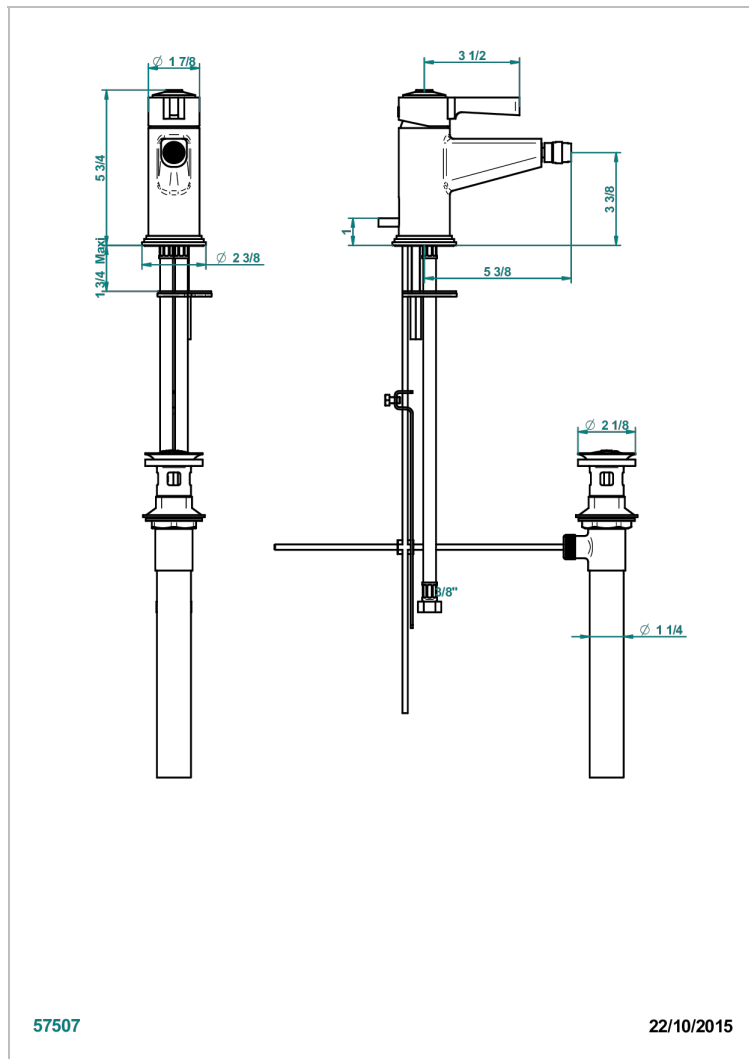

FAUBOURG BLACK PORCELAIN

G2L-6504/US

Single lever bidet faucet with drain

57507

22/10/2015

CHARACTERISTIC

- ASME : ASME A112.18.1-2011/CSA B125.1-11

STANDARDS

Nickel antique / Sovereign - H28

Nickel color PVD - H55

Nickel polished - B01

Rose Gold - F27

Satin chrome - C03

Silver rhodium - F18

Soft gold - F30

Soft matt gold - F31