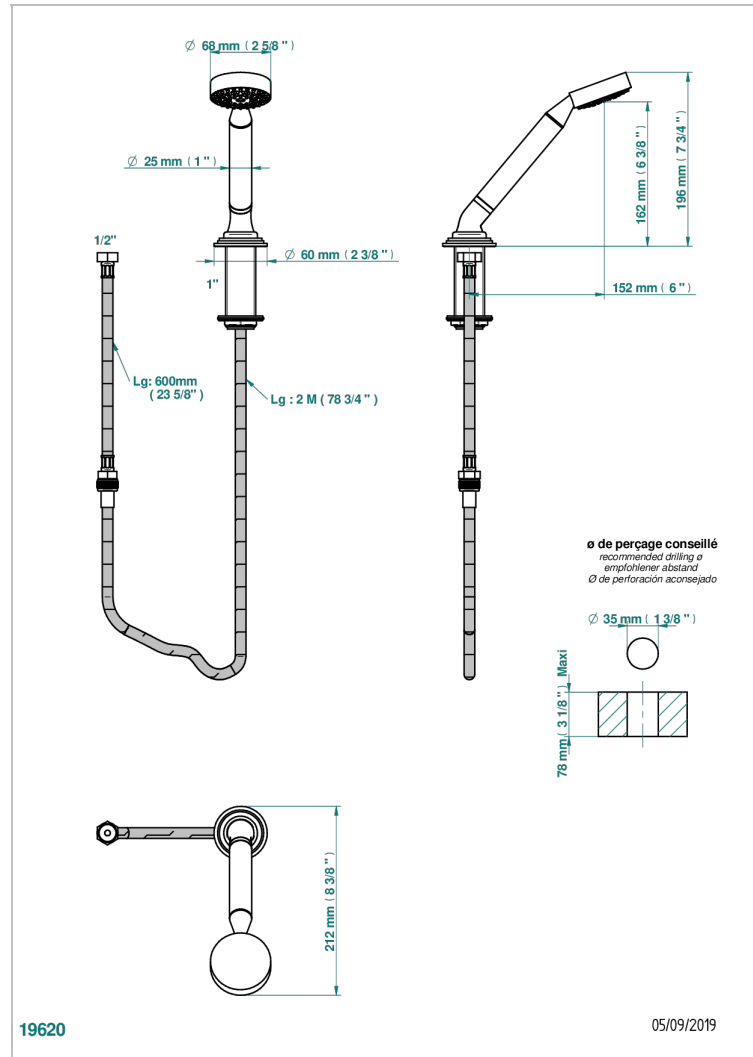

# FAUBOURG BLACK PORCELAIN

G2L-60A

Deck mounted hand shower, with hose

THG<sup>®</sup>  
PARIS

## CHARACTERISTIC

- Faubourg black porcelain
- Deck mounted hand shower, with hose